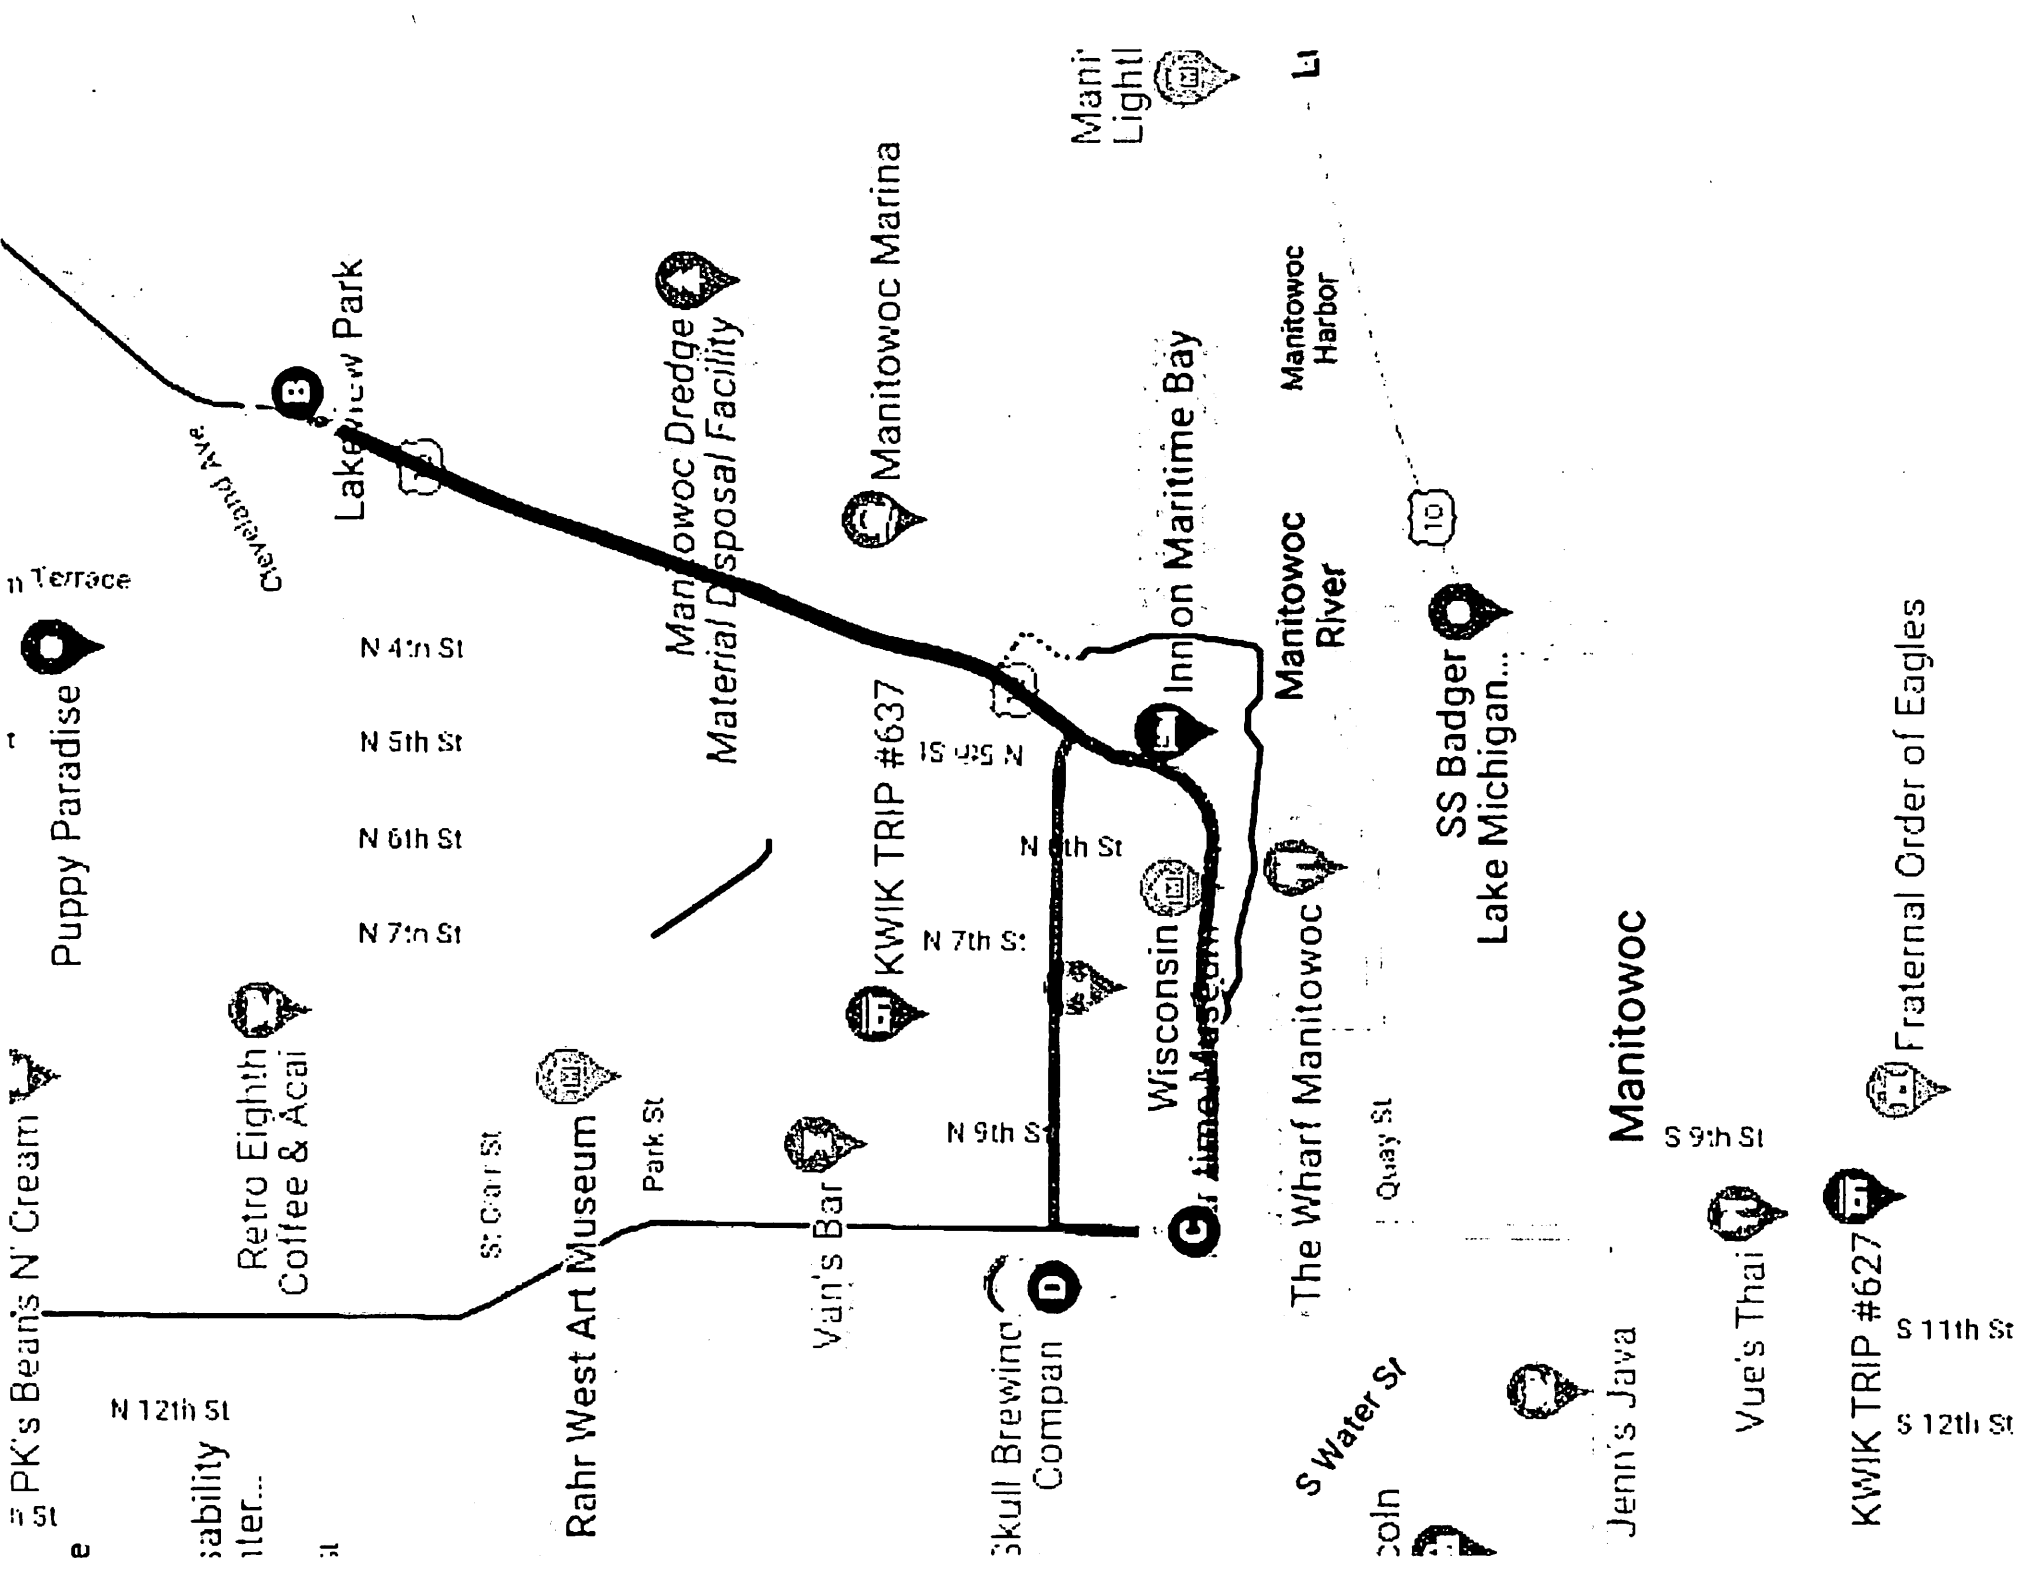

N 6th St

The Wharf Manitowoc

Manitowoc Public Library

Franklin St

S 7th St

First German Evangelical Lutheran Church

Manitowoc Waste Treatment Plant

PK's Beans N' Cream

Puppy Paradise

Cleveland Ave  
Lakeview Park

Retro Eighth  
Coffee & Acai

N 4th St  
N 5th St  
N 6th St  
N 7th St

Rahr West Art Museum

Park St

Manitowoc Dredge  
Material Disposal Facility

Van's Bar

KWIK TRIP #637

Manitowoc Marina

Skull Brewing  
Company

N 9th St  
N 7th St  
N 6th St  
N 5th St

Wisconsin  
Maritime Museum

Inn on Maritime Bay

The Wharf Manitowoc

Manitowoc  
River  
Manitowoc  
Harbor

S Water St

Quay St

10

SS Badger  
Lake Michigan...

Jenn's Java

Manitowoc

Vue's Thai

15 46 S