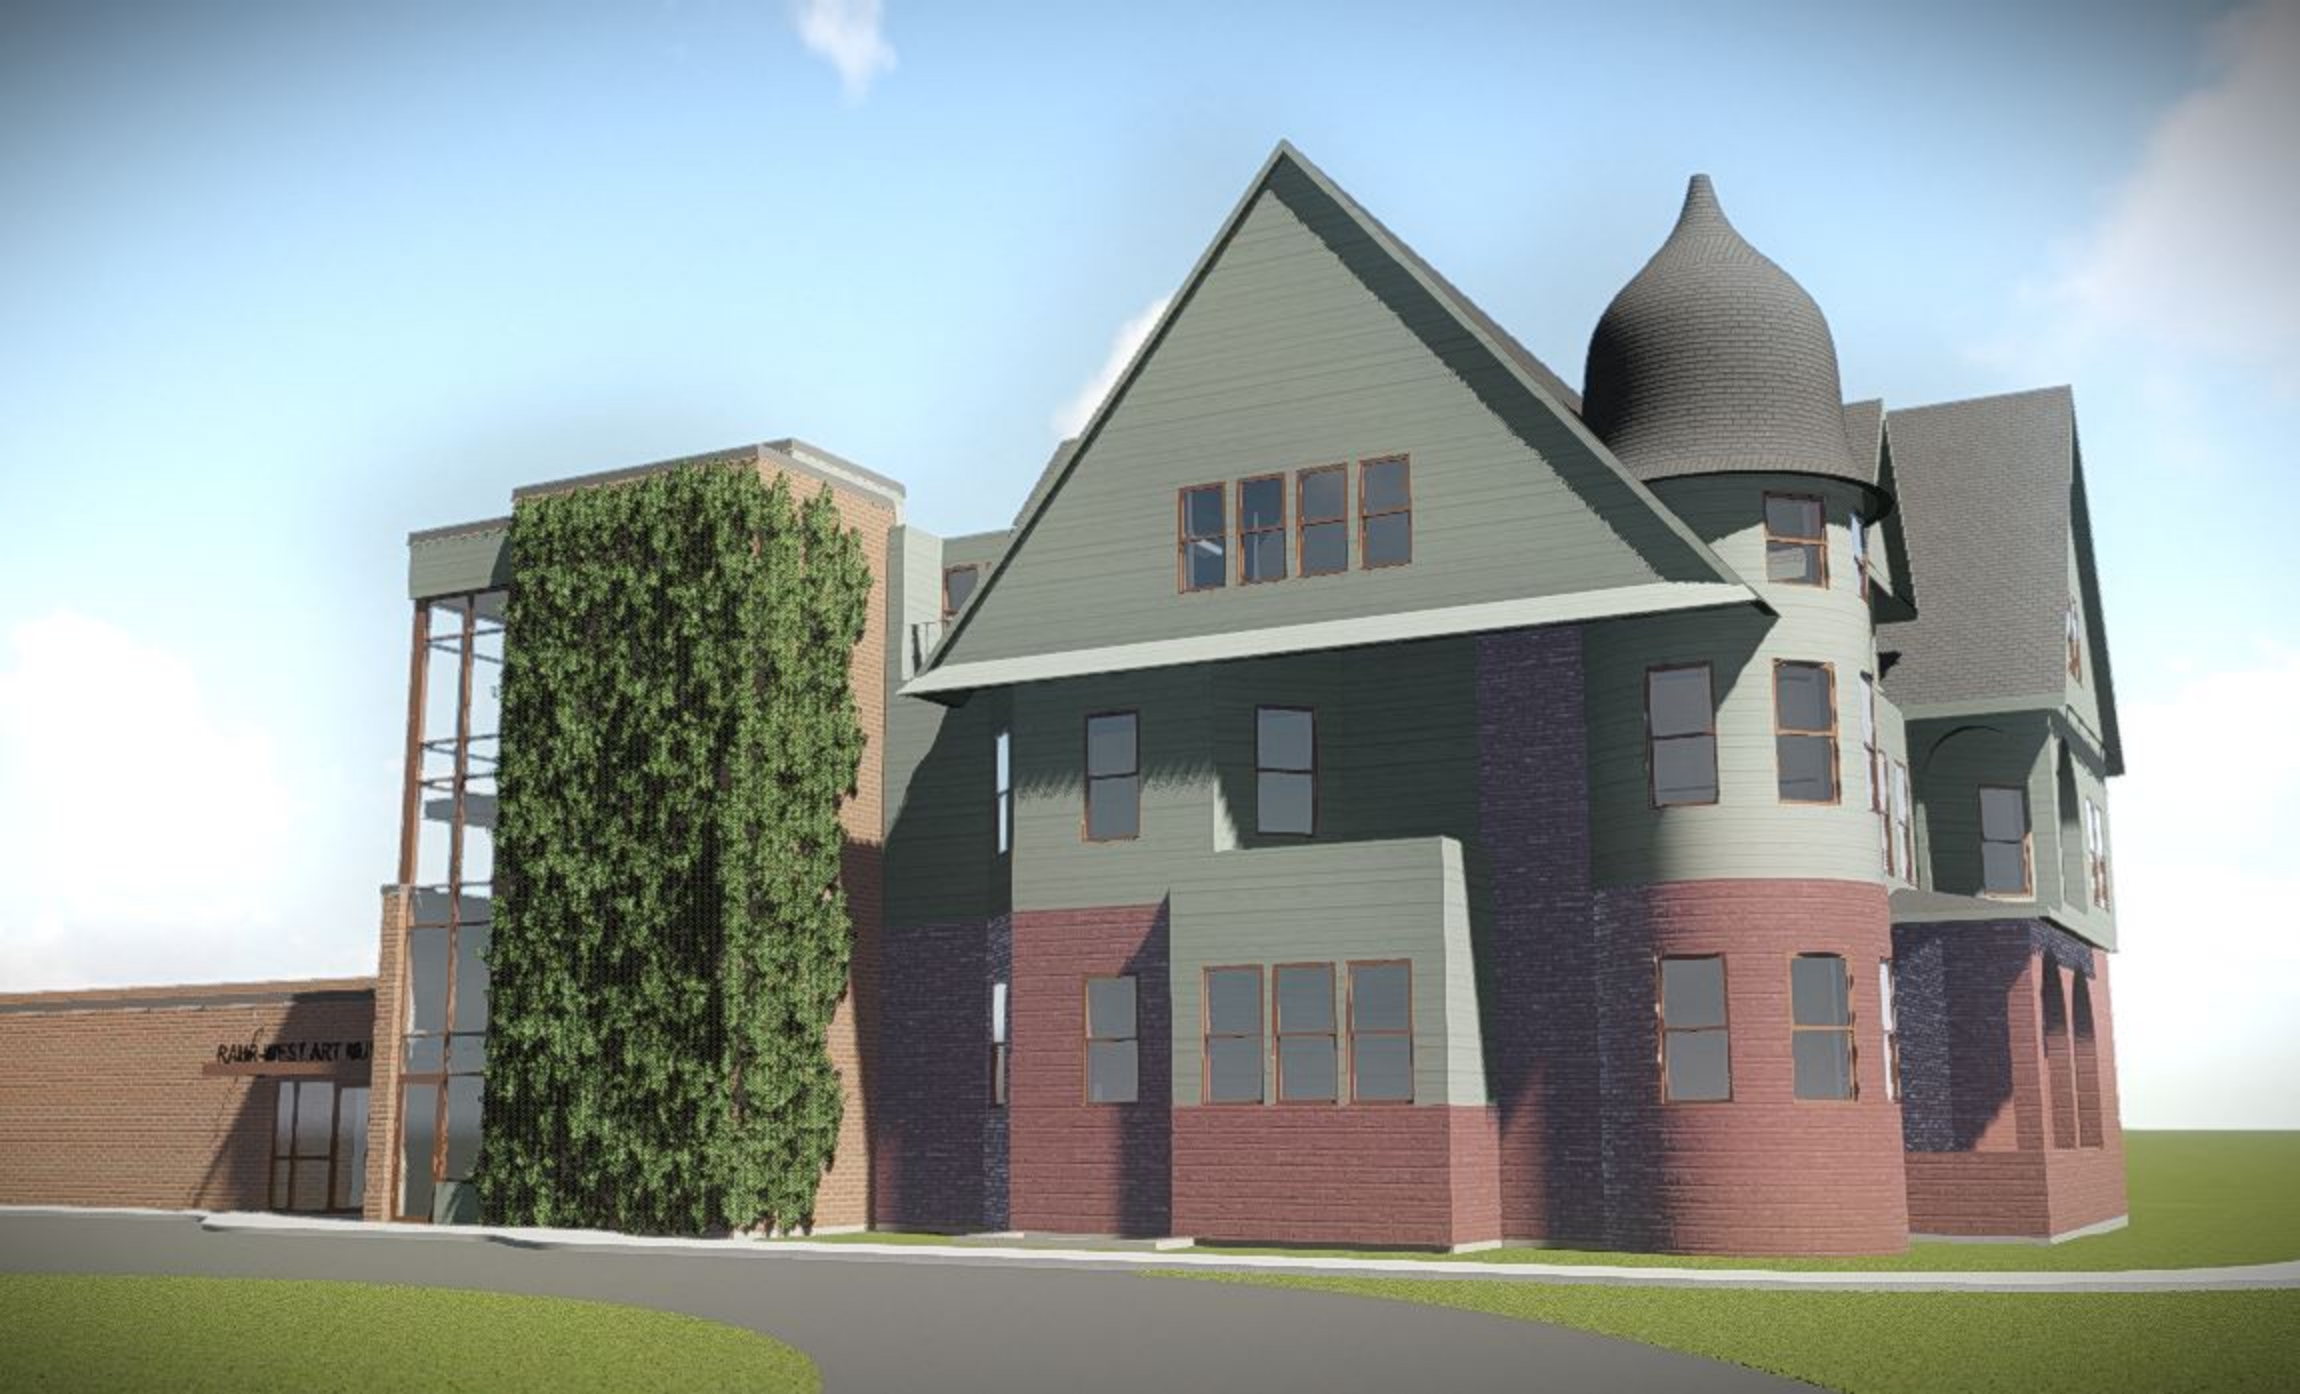

**Project Background:**

The Rahr-West Art Museum facility includes the Vilas-Rahr Mansion, a Queen Anne style home built in 1893 that is on the National Register of Historic Places. The four-story mansion requires visitors to ascend stairs to reach any of its levels, effectively prohibiting guests with mobility issues. The museum has consulted with architects, engineers and historians for decades in an attempt to rectify this limitation. Due to the historic nature of the building, most solutions have been in excess of available funding. Presently, the museum can only offer accessibility-impaired visitors a basic video tour of the Mansion. In order to meet the goals and allow all visitors to fully experience everything the Museum has to offer, the solution is to add an elevator that enables access to each of the six floors of the facility – 4 floors of the Vilas-Rahr Mansion and 2 floors of the connected exhibition galleries.

The building is listed on the National Register of Historic Places so the Museum is currently working through the approval process with the State Historical Office to get their approvals.

Timing: Anticipated completion of the elevator and stair addition is January 2022.

**Recommendation:** Approval of the concept and construction of the Rahr-West Art Museum addition.

BAKER-WEST MUSEUM  
A HISTORIC HOME

ENTRANCE  
→

RAIN WEST ART MUSEUM

RAHR-WEST ART MUSEUM

RAHR-WEST ART MUSEUM