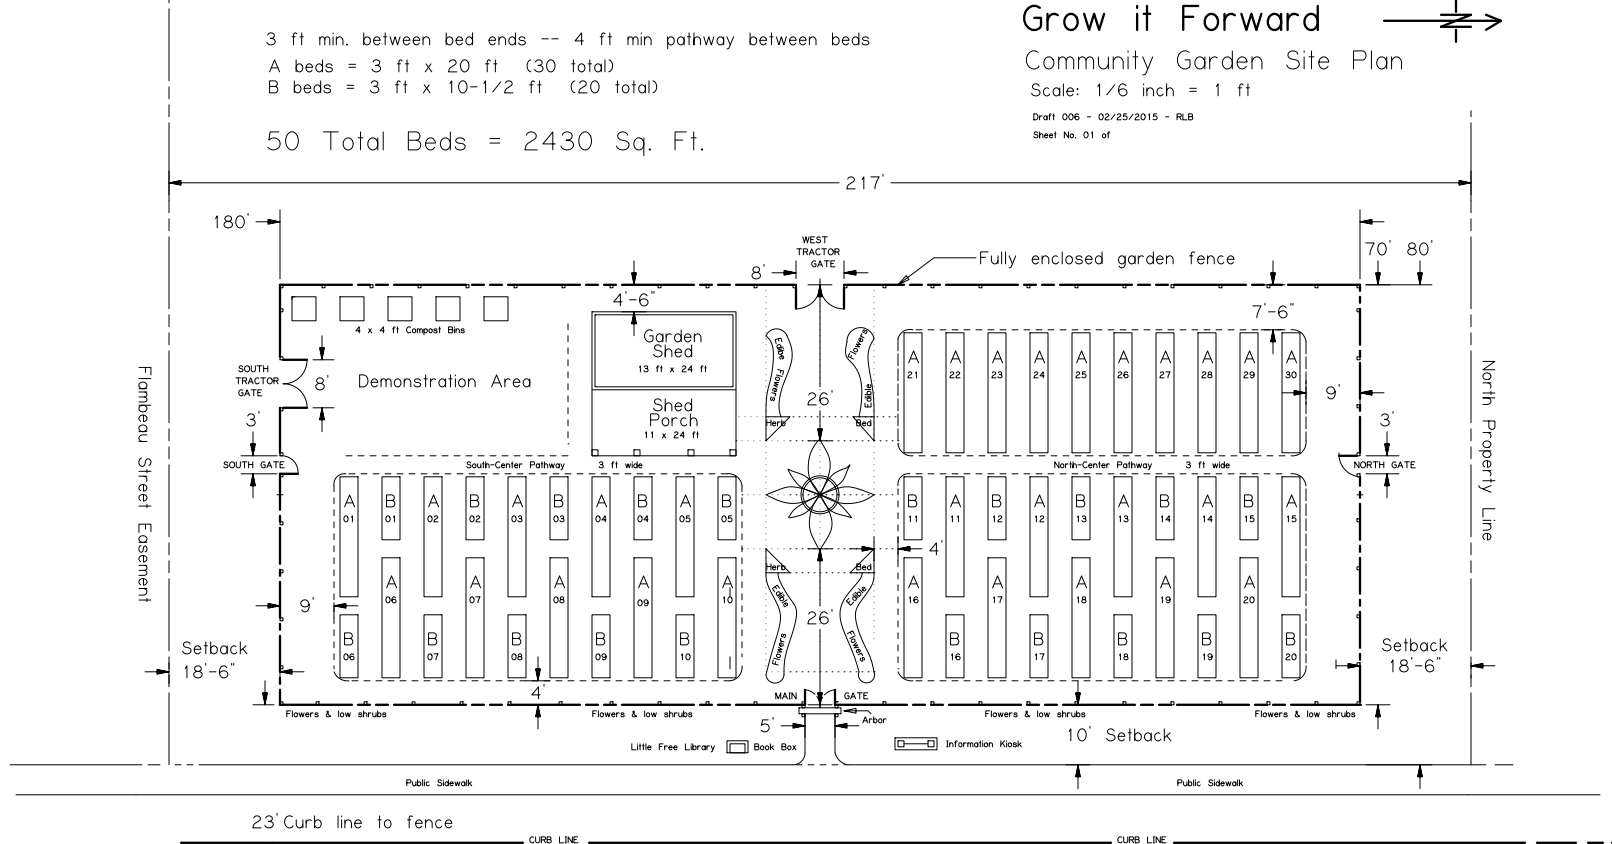

Grow it Forward

Community Garden Site Plan

Scale: 1/6 inch = 1 ft

Draft 006 - 02/25/2015 - RLB
Sheet No. 01 of

3 ft min. between bed ends -- 4 ft min pathway between beds

A beds = 3 ft x 20 ft (30 total)

B beds = 3 ft x 10-1/2 ft (20 total)

50 Total Beds = 2430 Sq. Ft.

2344 South 14th Street
Manitowoc, Wisconsin