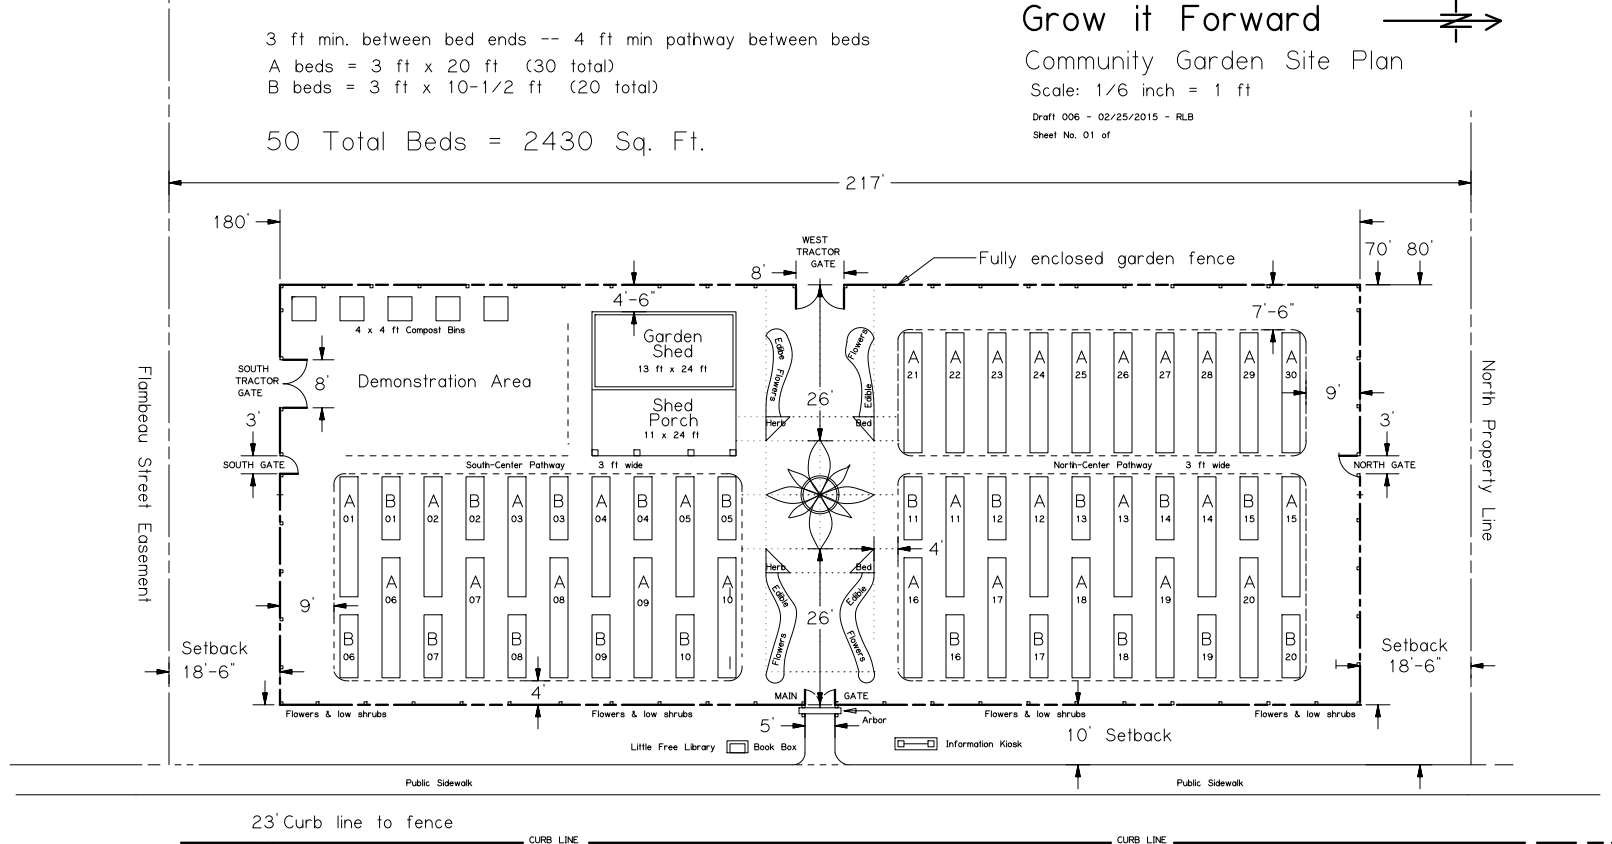

Grow it Forward

Community Garden Site Plan

Scale: 1/6 inch = 1 ft

Draft 006 - 02/25/2015 - RLB
Sheet No. 01 of

3 ft min. between bed ends -- 4 ft min pathway between beds
 A beds = 3 ft x 20 ft (30 total)
 B beds = 3 ft x 10-1/2 ft (20 total)

50 Total Beds = 2430 Sq. Ft.

2344 South 14th Street
 Manitowoc, Wisconsin