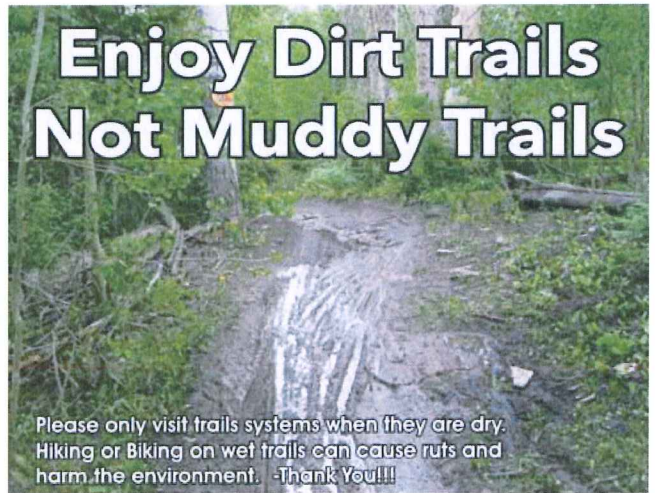

Water can easily sheet off the hillside Trail Tred.

Raising the trail off the ground will let people enjoy the park most of the year.