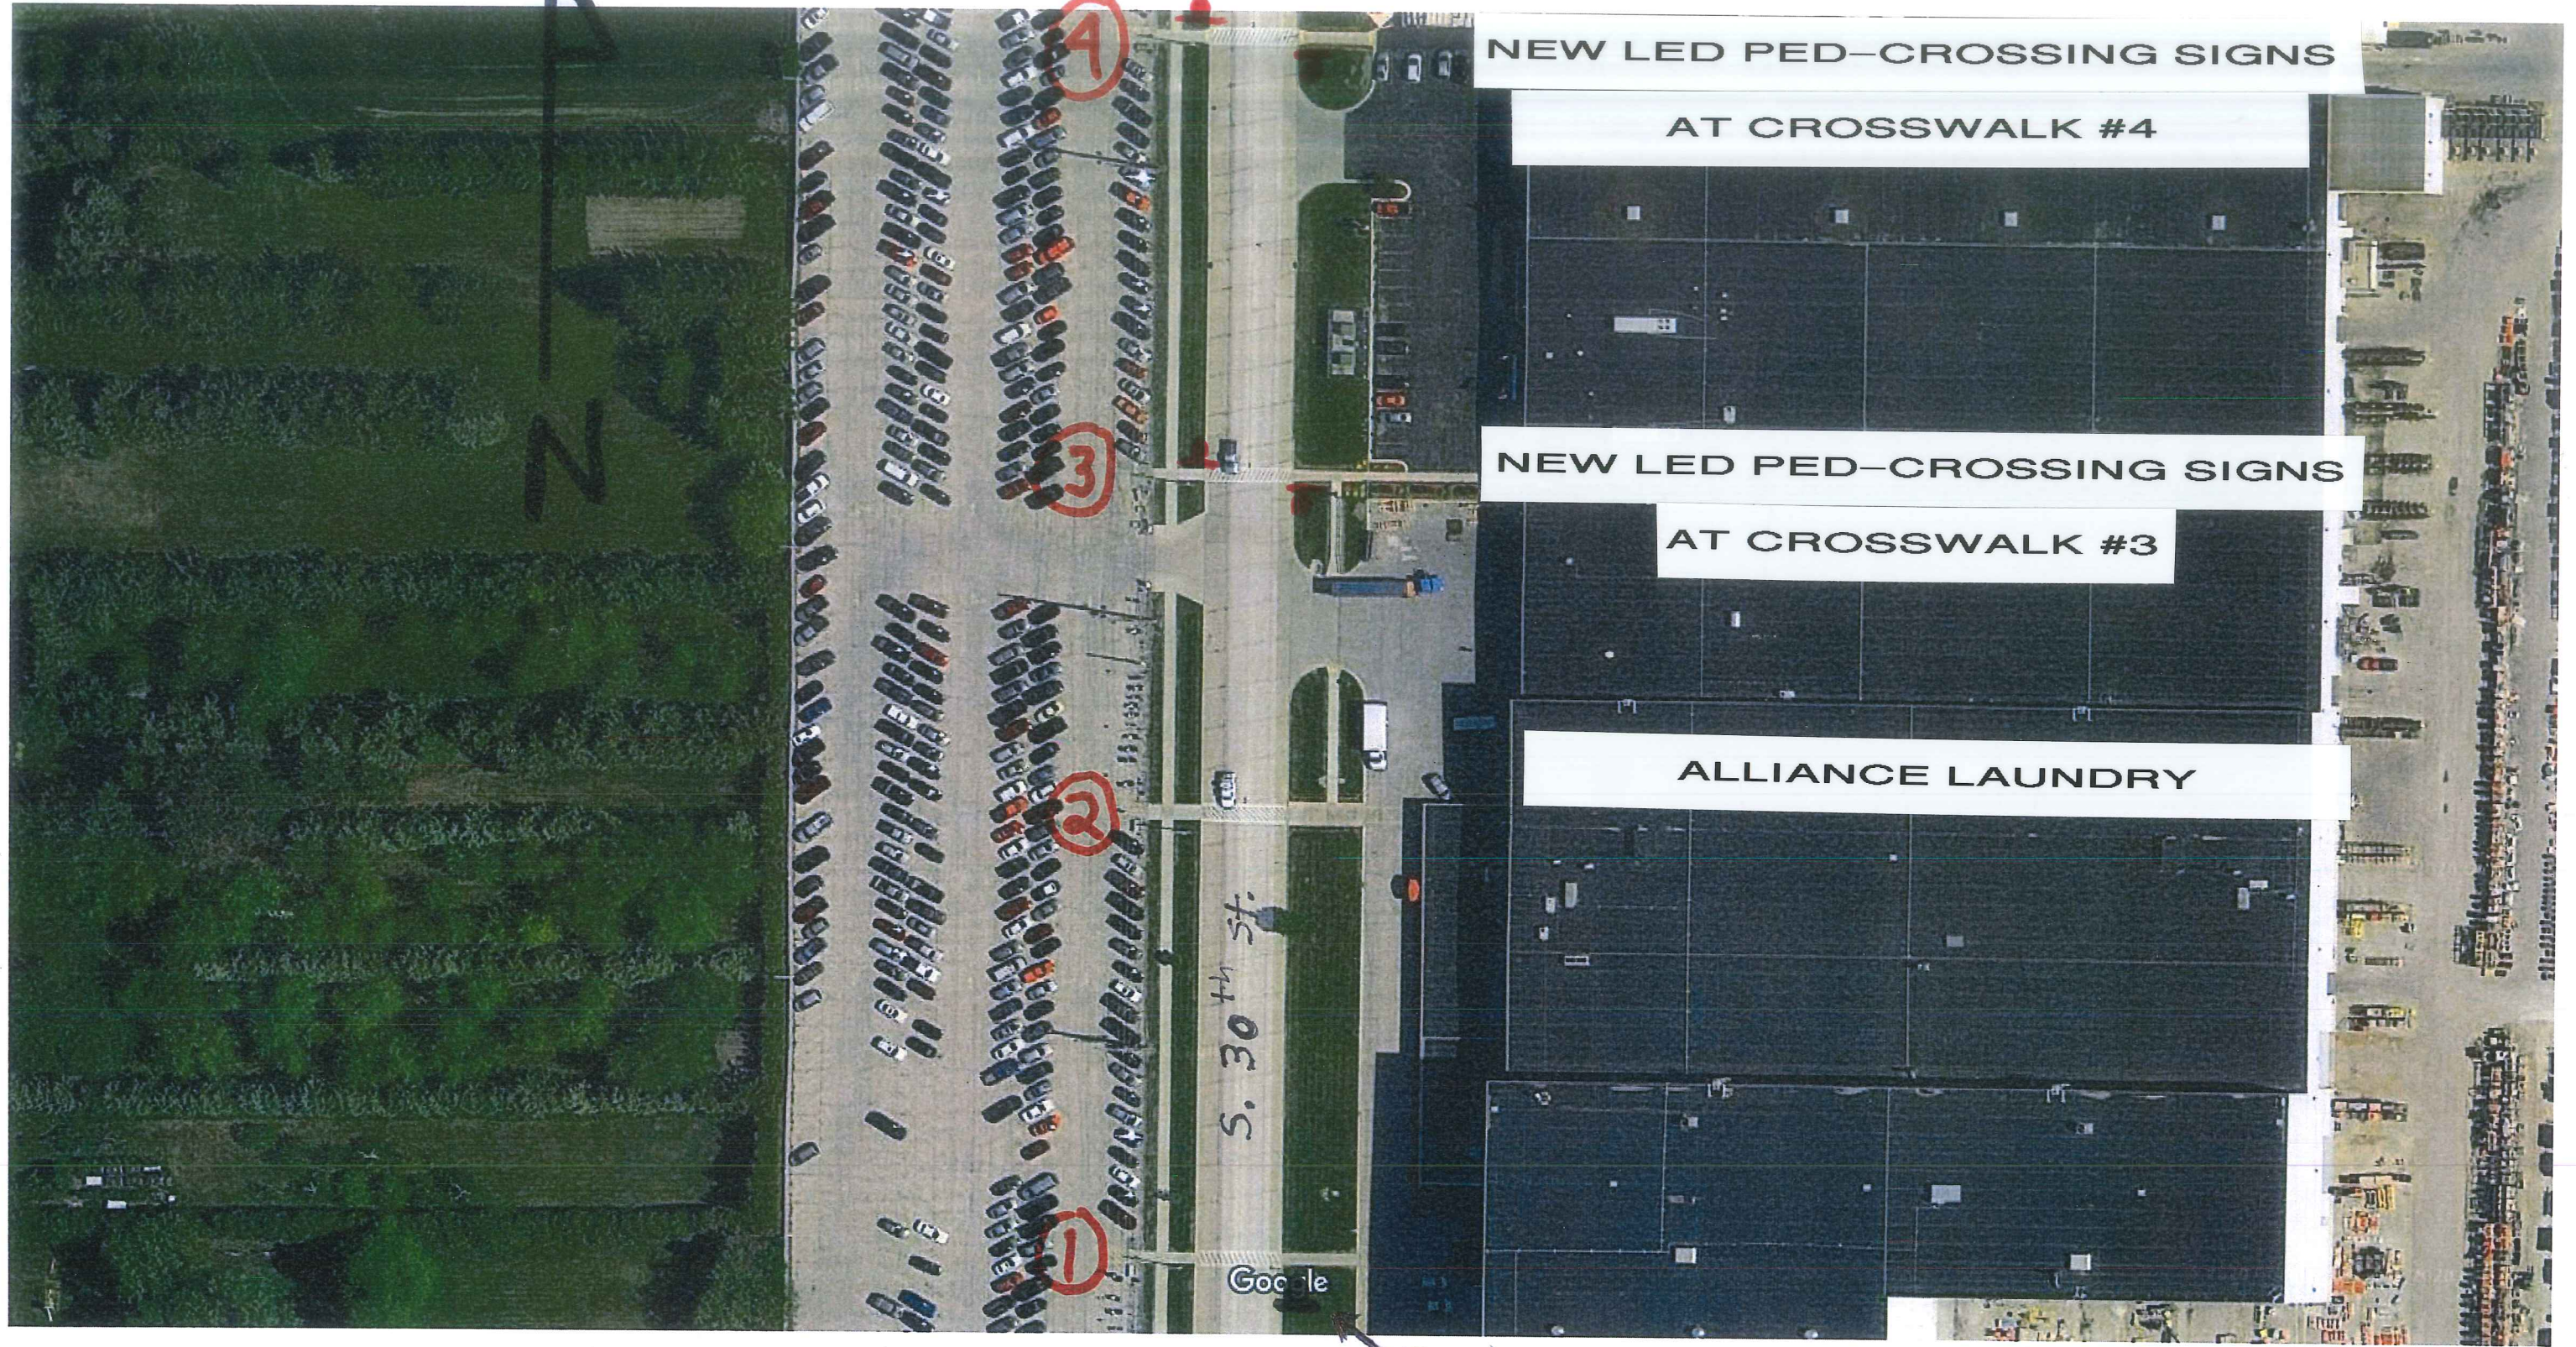

Exhibit "A"

Dewey St.

NEW LED PED-CROSSING SIGNS

AT CROSSWALK #4

NEW LED PED-CROSSING SIGNS

AT CROSSWALK #3

ALLIANCE LAUNDRY

S. 30th St.

Exist. LED Sign.

Viebahn St.