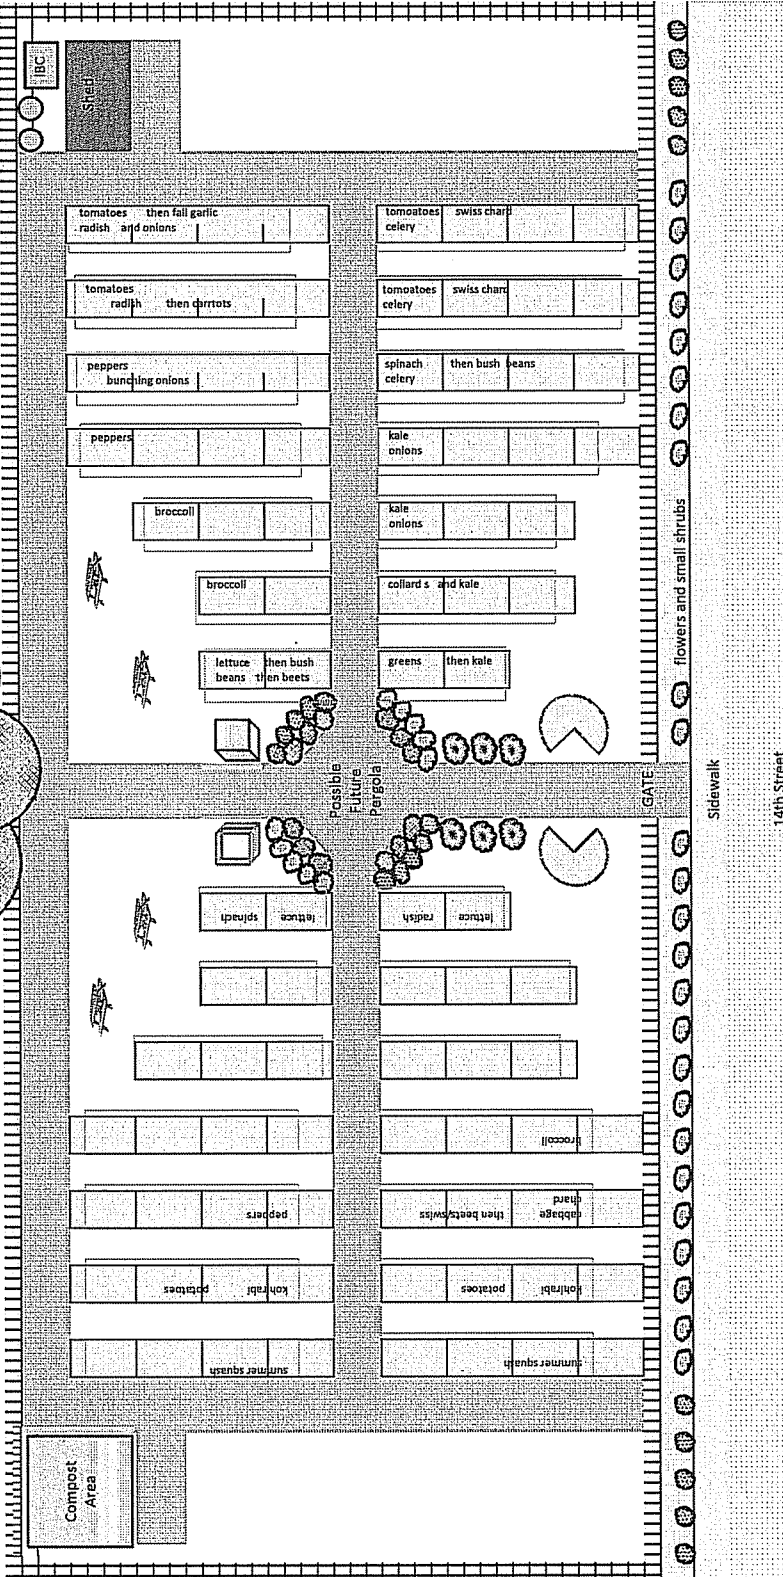

Garden Dimension
170x80

IBC

Street

Large Center Tree

RECEIVED
NOV 04 2014
CITY CLERKS OFFICE