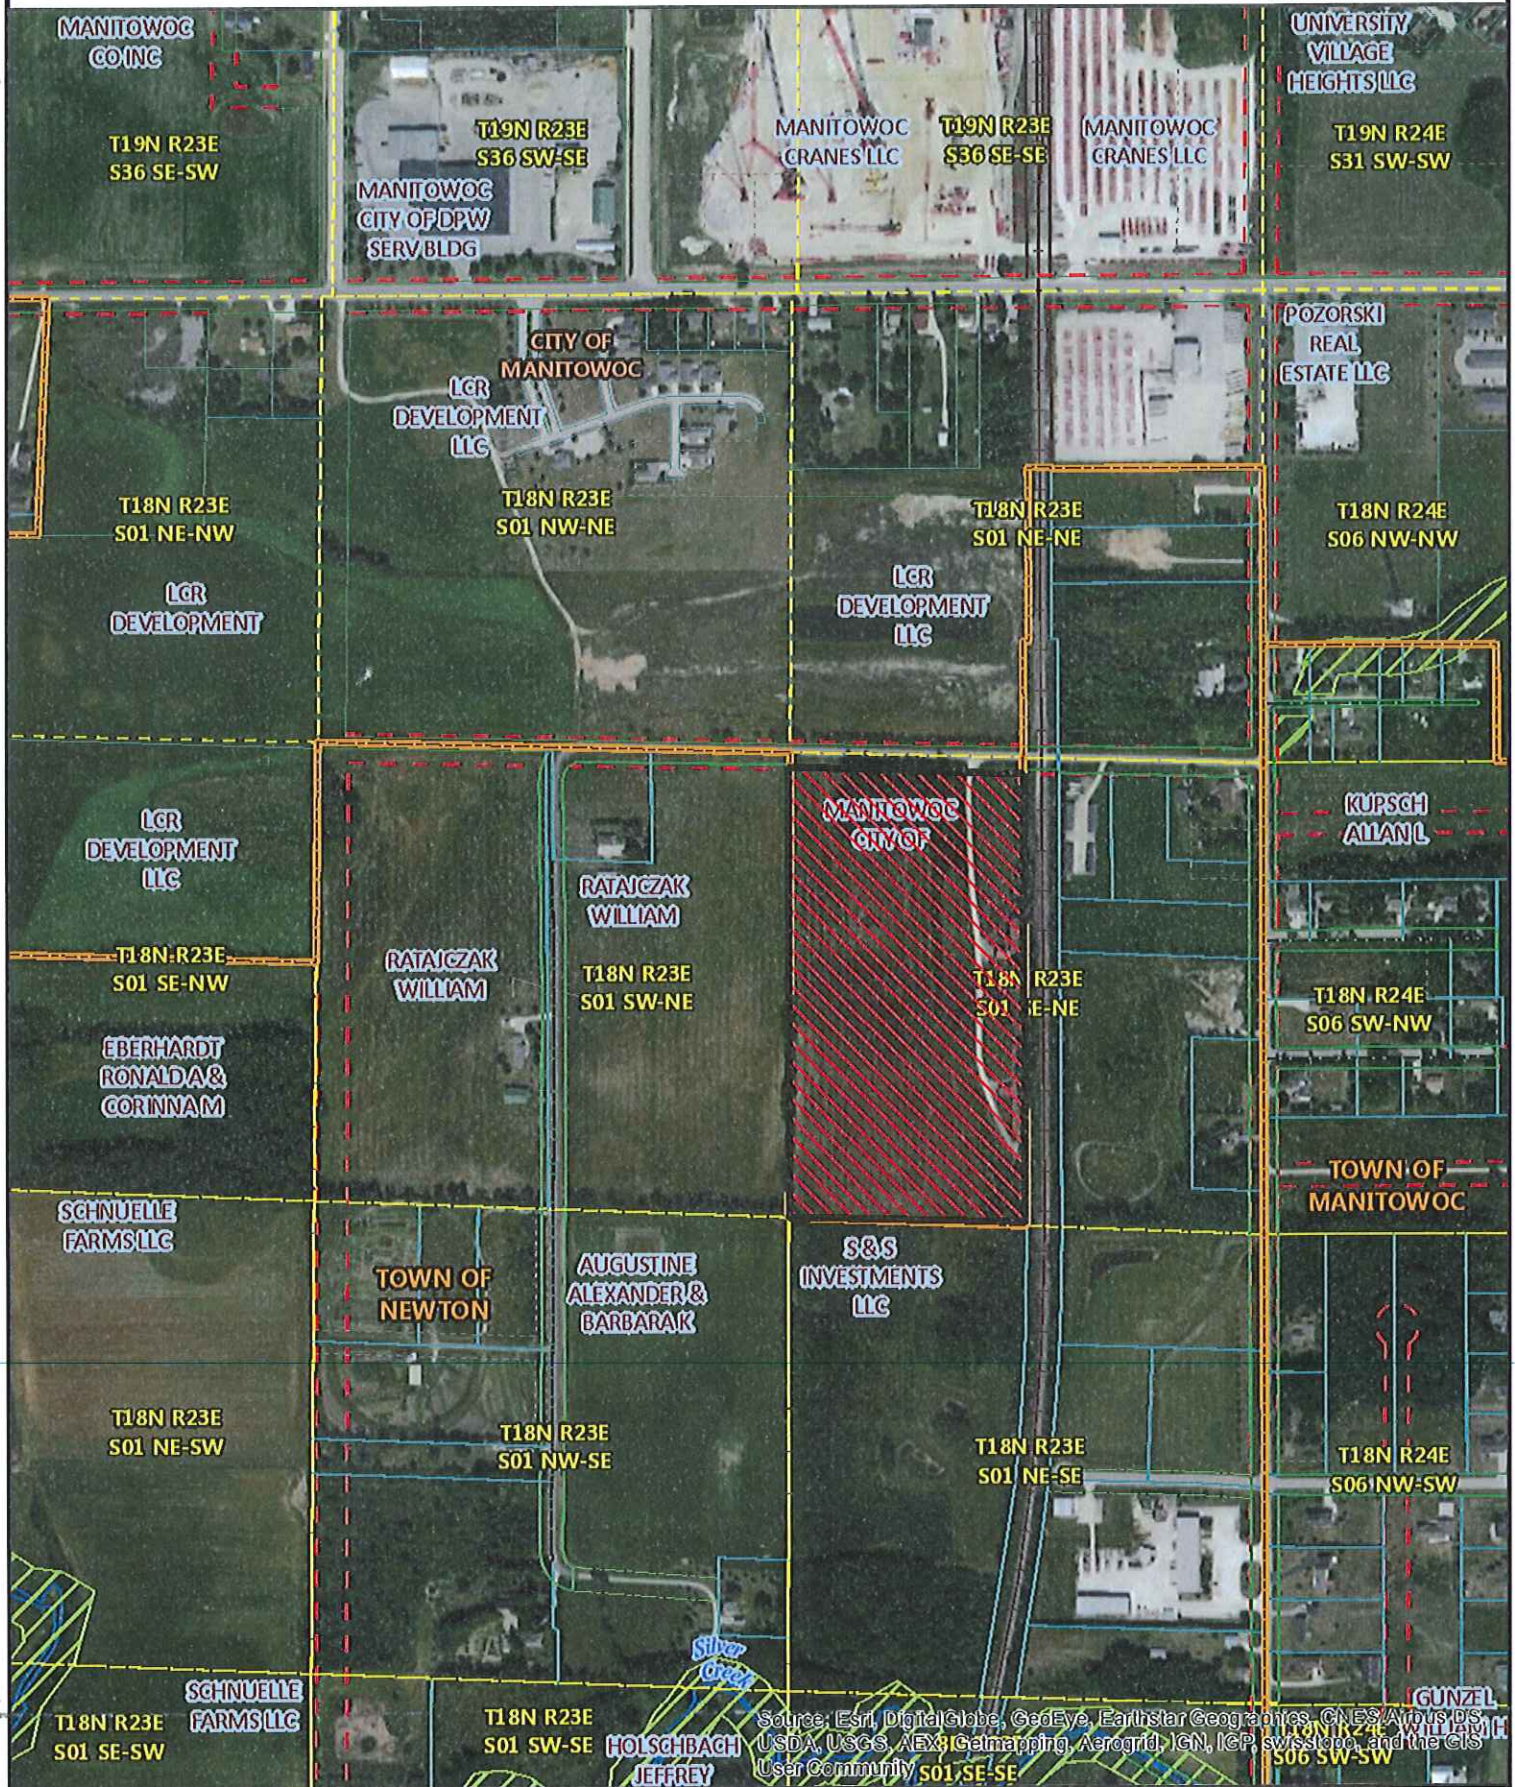

City of Manitowoc Former Heresite Property

Source: Esri, DigitalGlobe, GeoEye, Earthstar Geographics, CNES/Airbus DS, USDA, USGS, AeroGRID, IGN, IGP, swisstopo, and the GIS User Community

Author:
Date Printed: 2/25/2015

2803 Orchard Lane (Former Heresite Property)

Author:
Date Printed: 2/26/2015

The burden for determining fitness for use rests entirely upon the user of this website. Manitowoc County and its co-producers will not be liable in any way for accuracy of the data and they assume no responsibility for direct, indirect, consequential, or other damages.