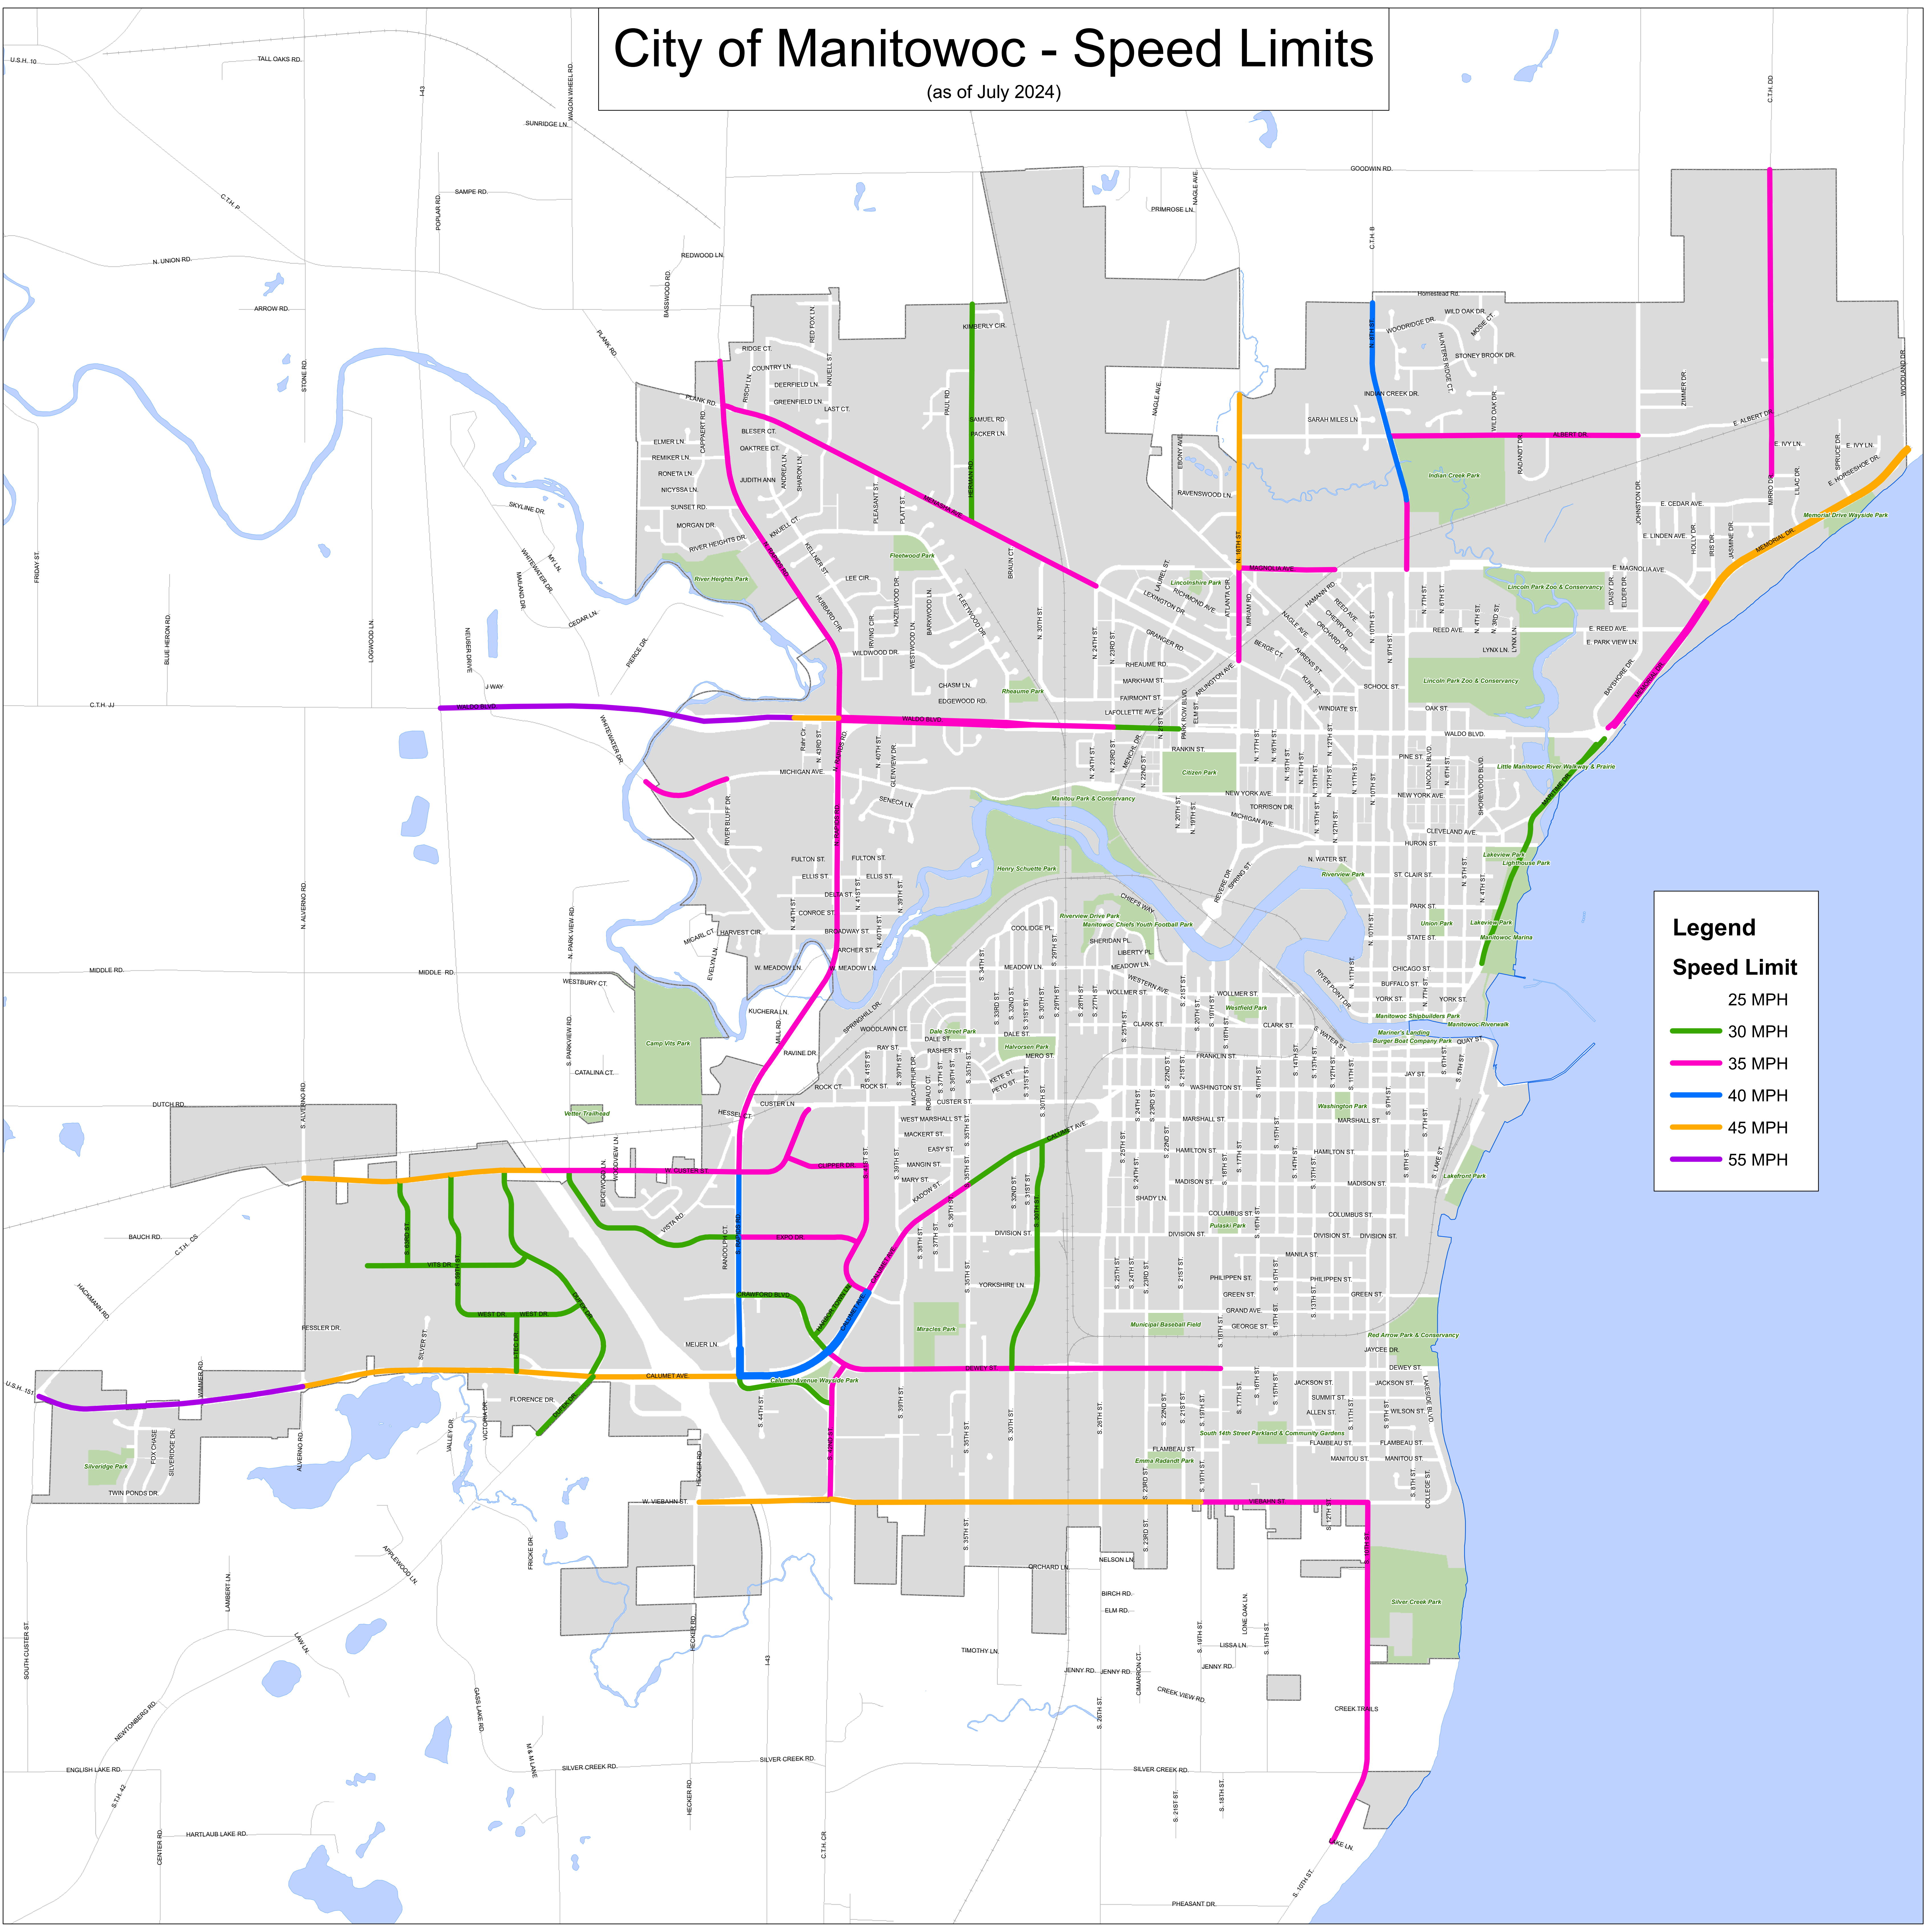

City of Manitowoc - Speed Limits

(as of July 2024)

Legend

Speed Limit

- 25 MPH
- 30 MPH
- 35 MPH
- 40 MPH
- 45 MPH
- 55 MPH