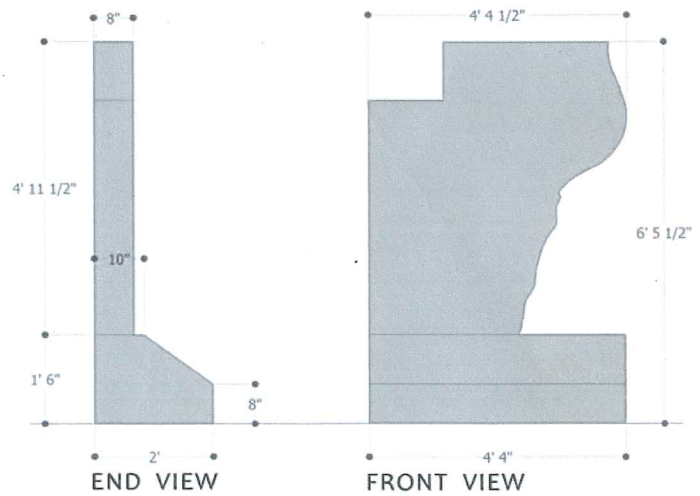

MONUMENT & PLAZA PLAN

END VIEW

FRONT VIEW

PLAN

All Mesabi Black granite: base & tablet are all polished finish except verticle faces of base are rock-pitched finish; emblems & tablet inscription are sanblast incised; optional: emblems sandblast incised & "litho" color painted (as shown) donor pavers are 12" x 12" module (11 1/4" x 11 1/4" net) x 1 1/4" split edge stock, thermal finish and with sandblast donor inscription; pavers are set on compacted base with sand setting bed & joints