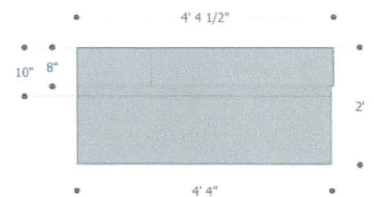

MONUMENT & PLAZA PLAN

END VIEW

FRONT VIEW

PLAN

All Mesabi Black granite: base & tablet are all polished finish except verticle faces of base are rock-pitched finish; emblems & tablet inscription are sanblast incised; optional: emblems sandblast incised & "litho" color painted (as shown) donor pavers are 12" x 12" module (11 1/4" x 11 1/4" net) x 1 1/4" split edge stock, thermal finish and with sandblast donor inscription; pavers are set on compacted base with sand setting bed & joints