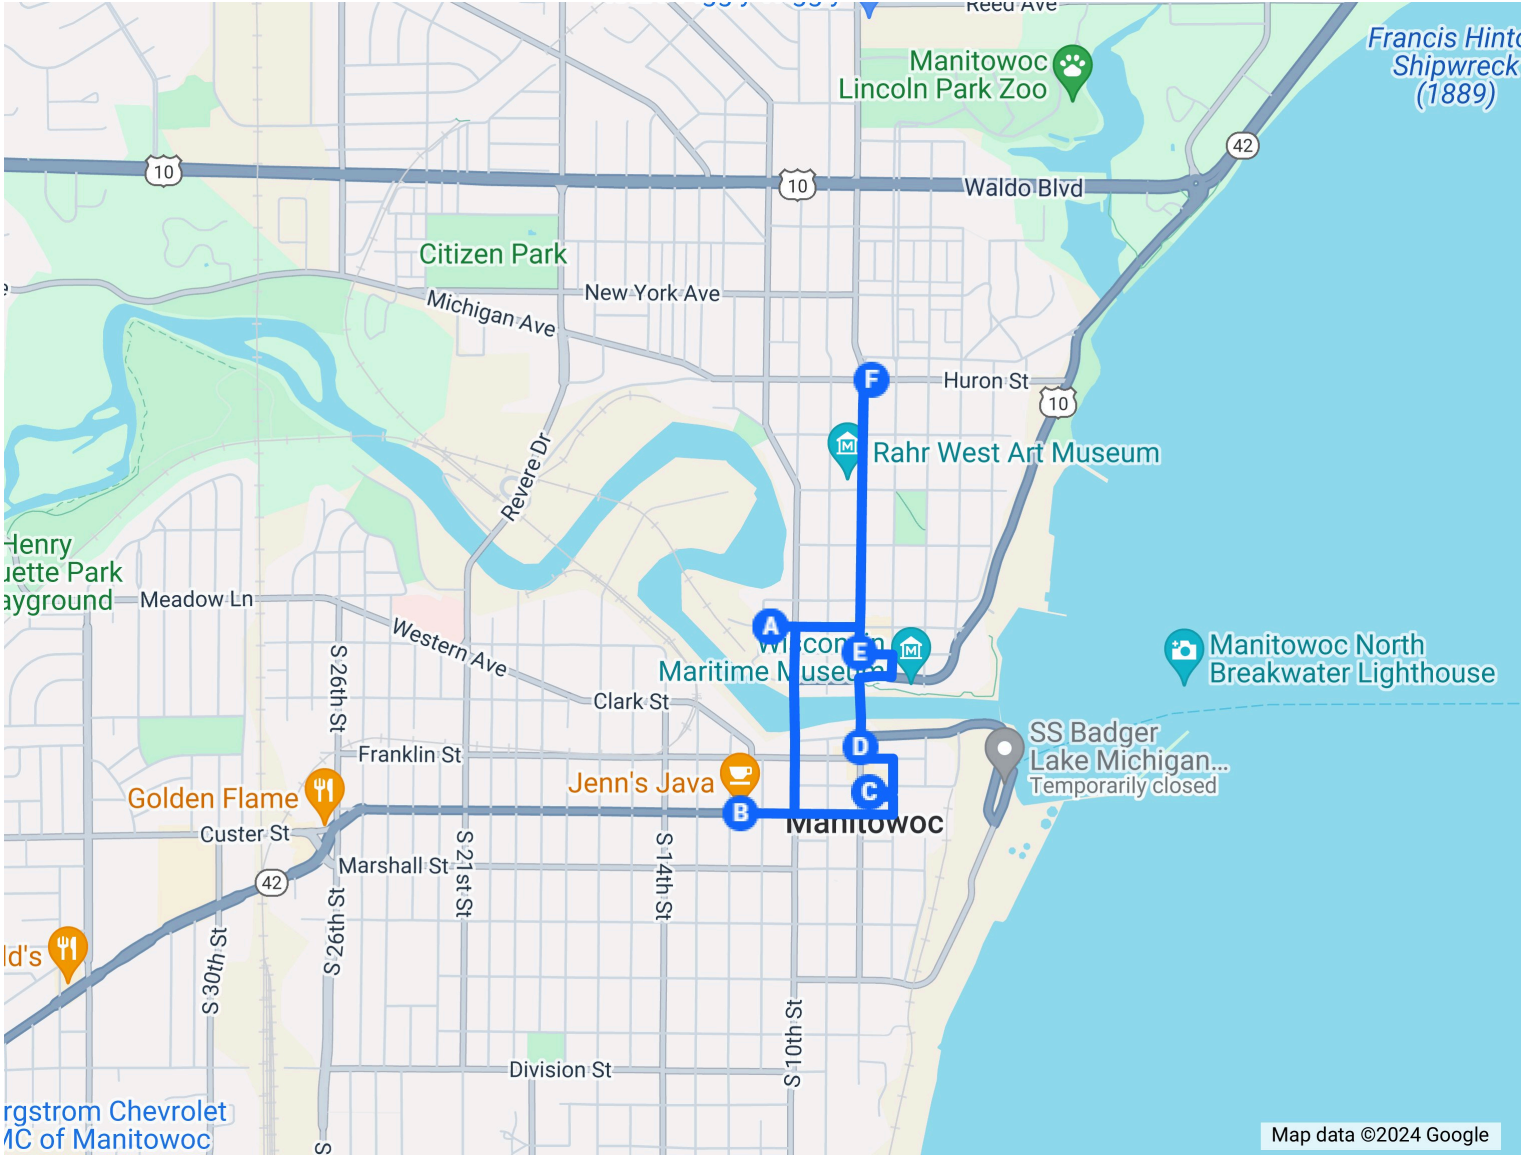

Coffee Crawl Route

Directions from 1015 Buffalo St, Manitowoc, WI 54220, USA to 1015 Buffalo St, Manitowoc, WI 54220, USA

A

1015 Buffalo St, Manitowoc, WI 54220, USA

B

Jenn's Java, Washington Street, Manitowoc, WI

C

Grow It Forward - Harmony Cafe & Juicery, South 8th Street, Manitowoc, WI

D

Wrap It Up, South 8th Street, Manitowoc, WI

E

N. 8th Street /York Street, Manitowoc, WI 54220, USA

F

Retro Eighth Coffee & Acai, North 8th Street, Manitowoc, WI

G

1015 Buffalo St, Manitowoc, WI 54220, USA

Map data ©2024 Google