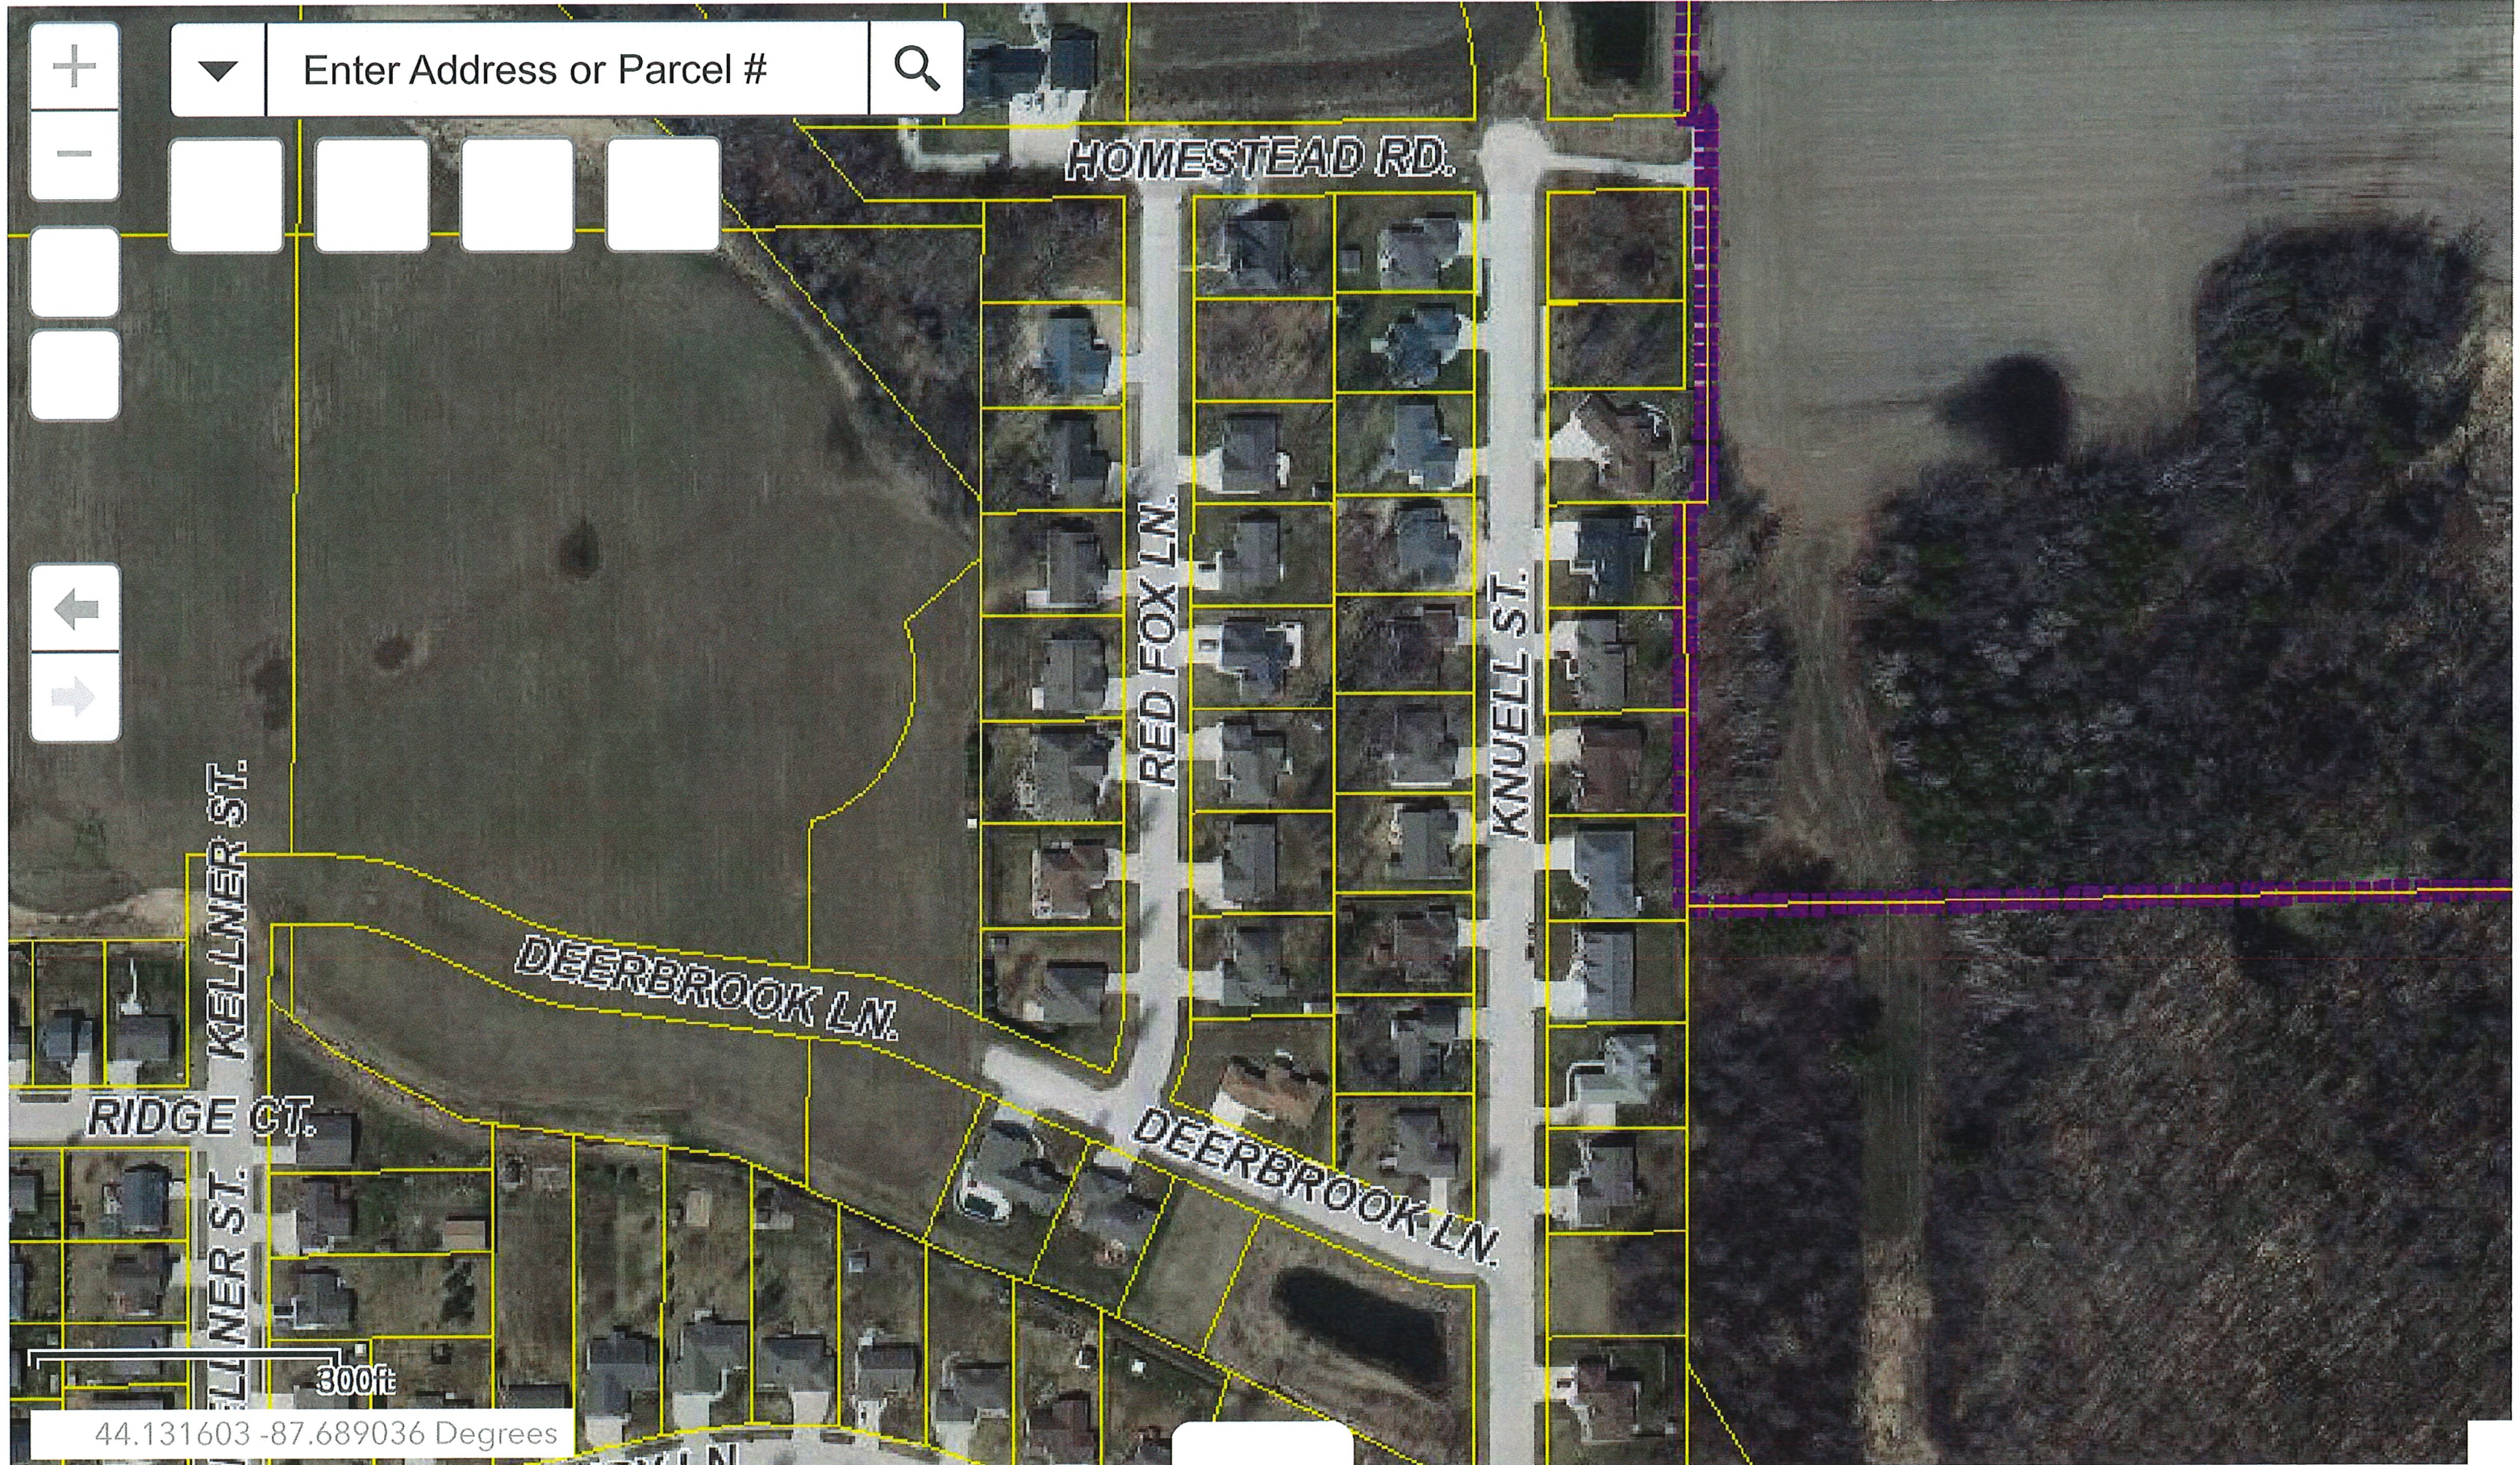

Internal Map - Community Development

City Website

Map navigation controls including zoom in (+), zoom out (-), and directional arrows (up, down, left, right).

Search bar with a dropdown arrow and a magnifying glass icon. Text: "Enter Address or Parcel #"

Four empty white input boxes for address or parcel number.

Map navigation controls including zoom in (+), zoom out (-), and directional arrows (up, down, left, right).

300ft
44.131603 -87.689036 Degrees

4300 + 4400 Blk Deerbrook Ln