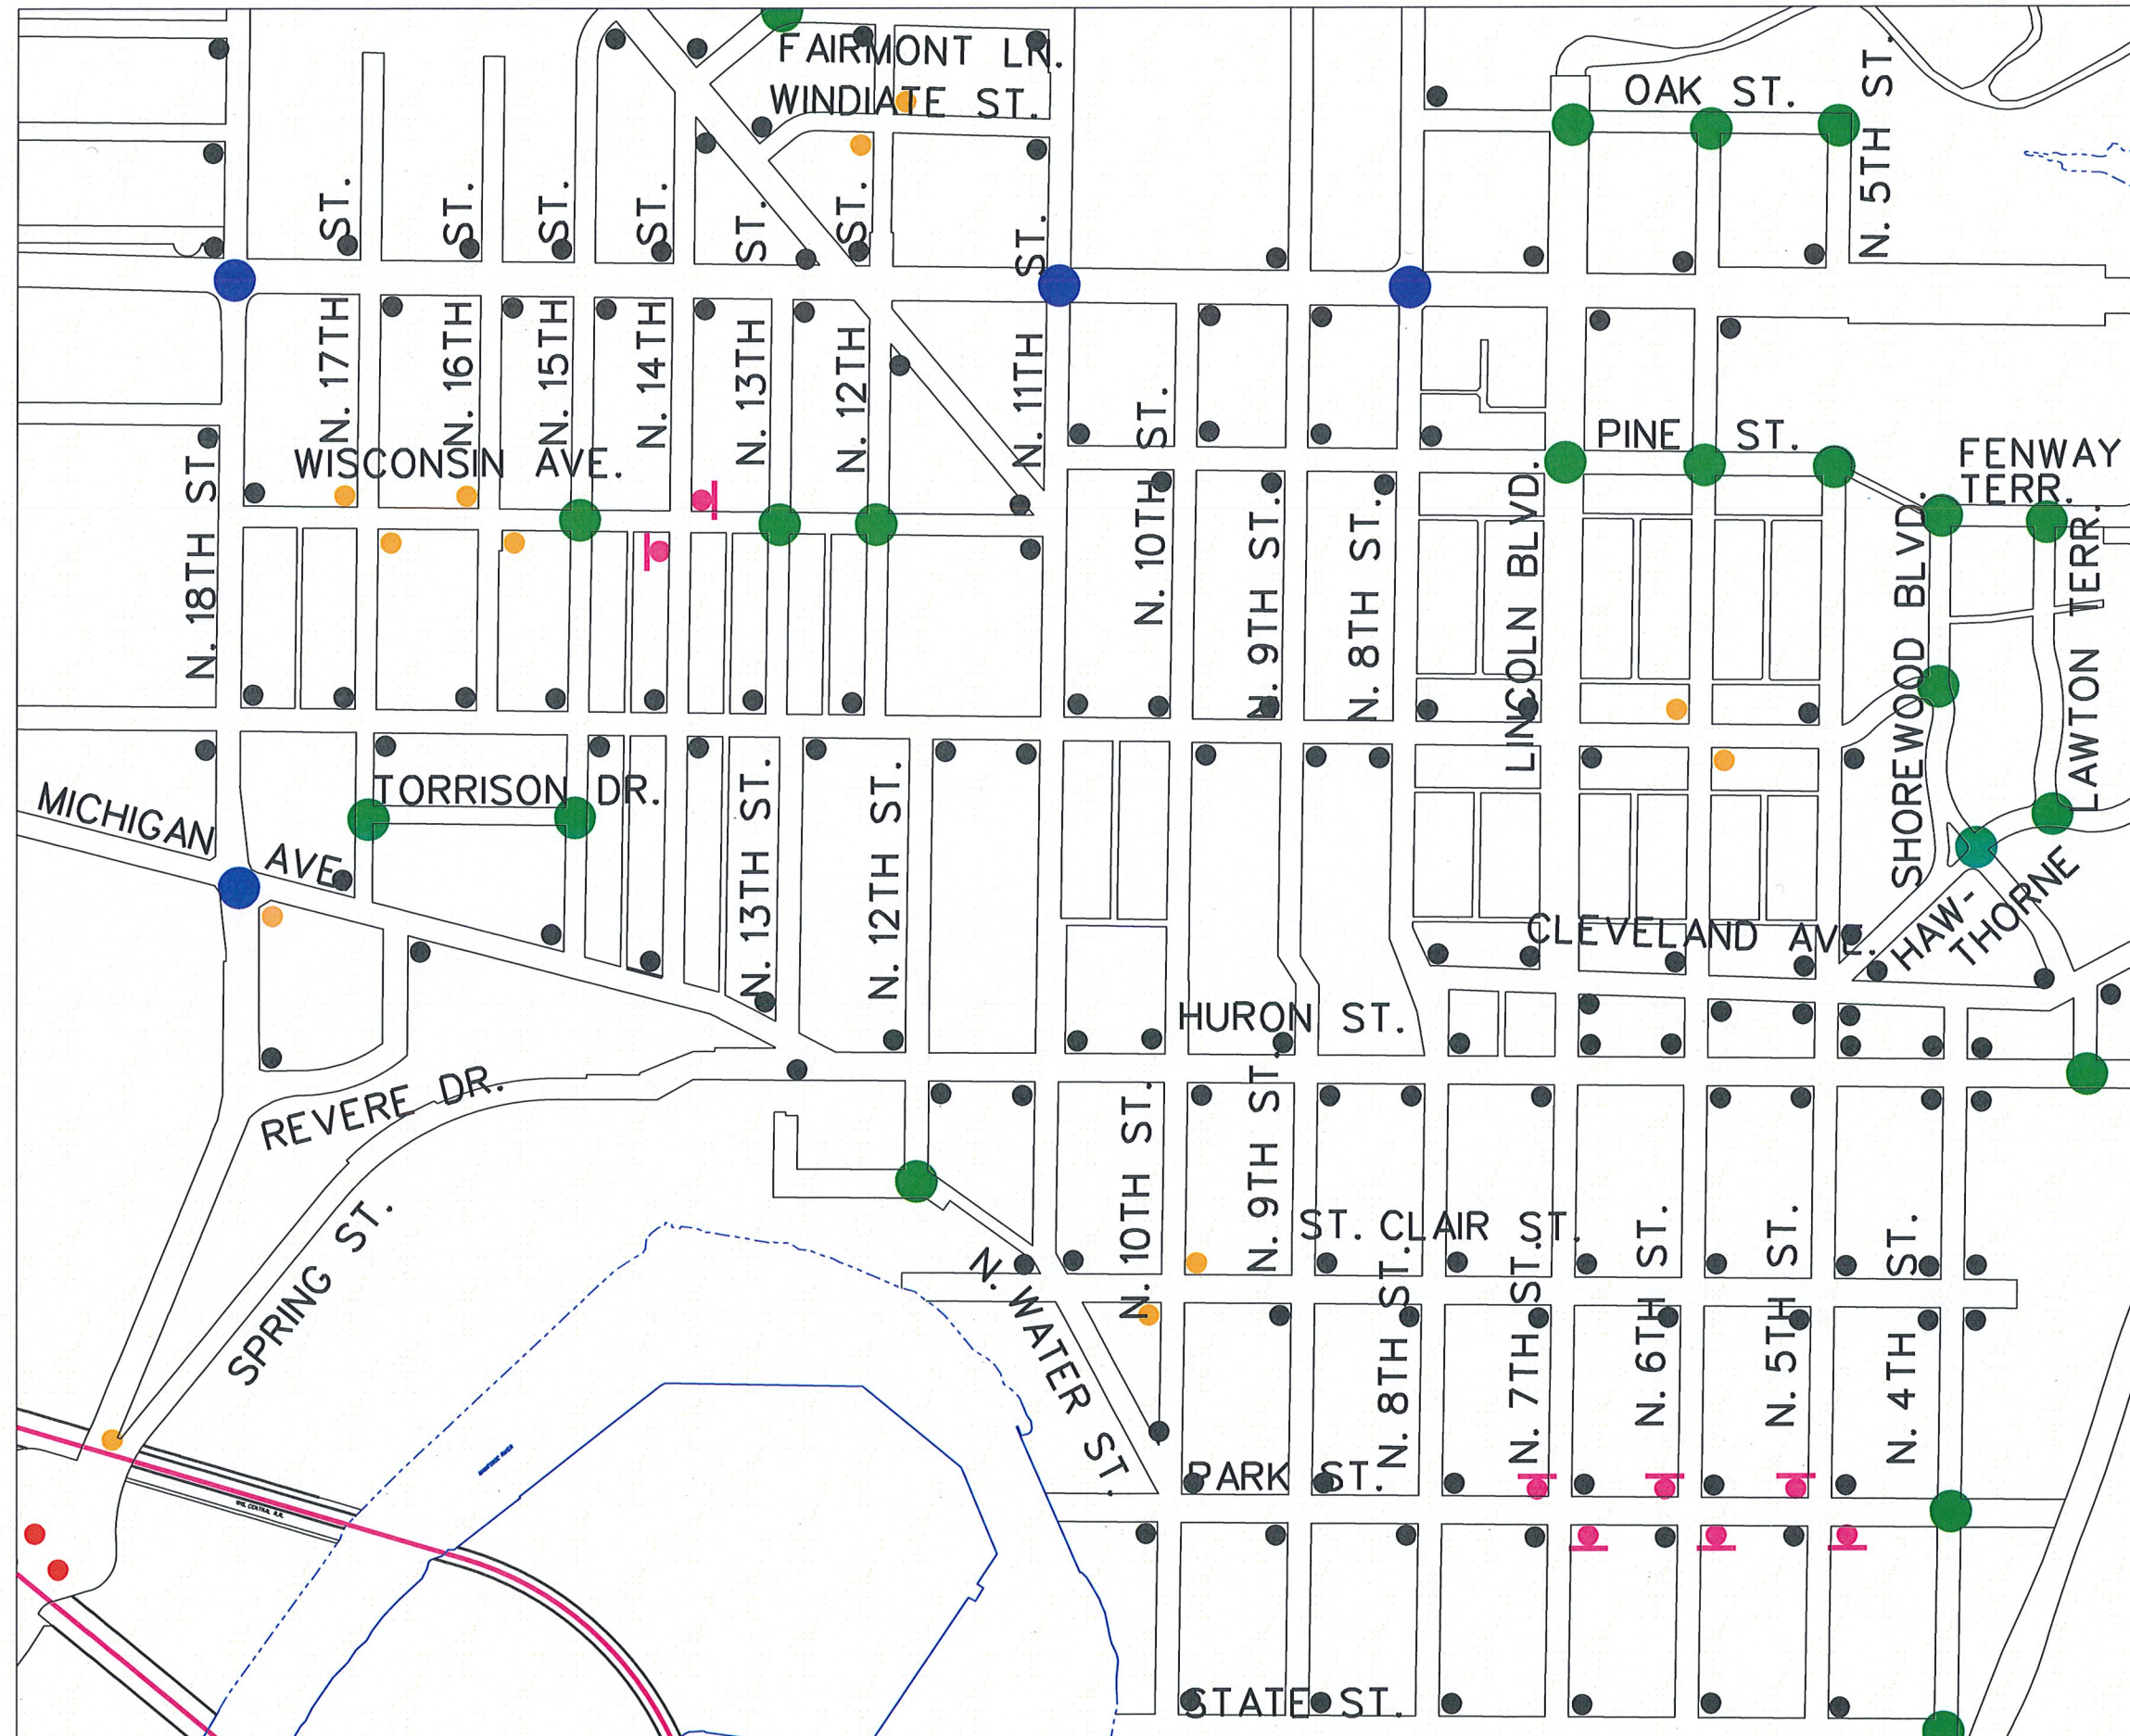

City of Manitowoc

INTERSECTION SIGNAGE

LEGEND

- CONTROLLED - STOP
- CONTROLLED - YIELD
- UNCONTROLLED - NONE
- SIGNALIZED INTERSECTION
- PROPOSED - STOP
- ✕ REMOVE EXISTING

4/23/2026

INTERSECTION SIGNAGE

LEGEND

- CONTROLLED - STOP
- CONTROLLED - YIELD
- UNCONTROLLED - NONE
- SIGNALIZED INTERSECTION
- PROPOSED - STOP

4/23/2026