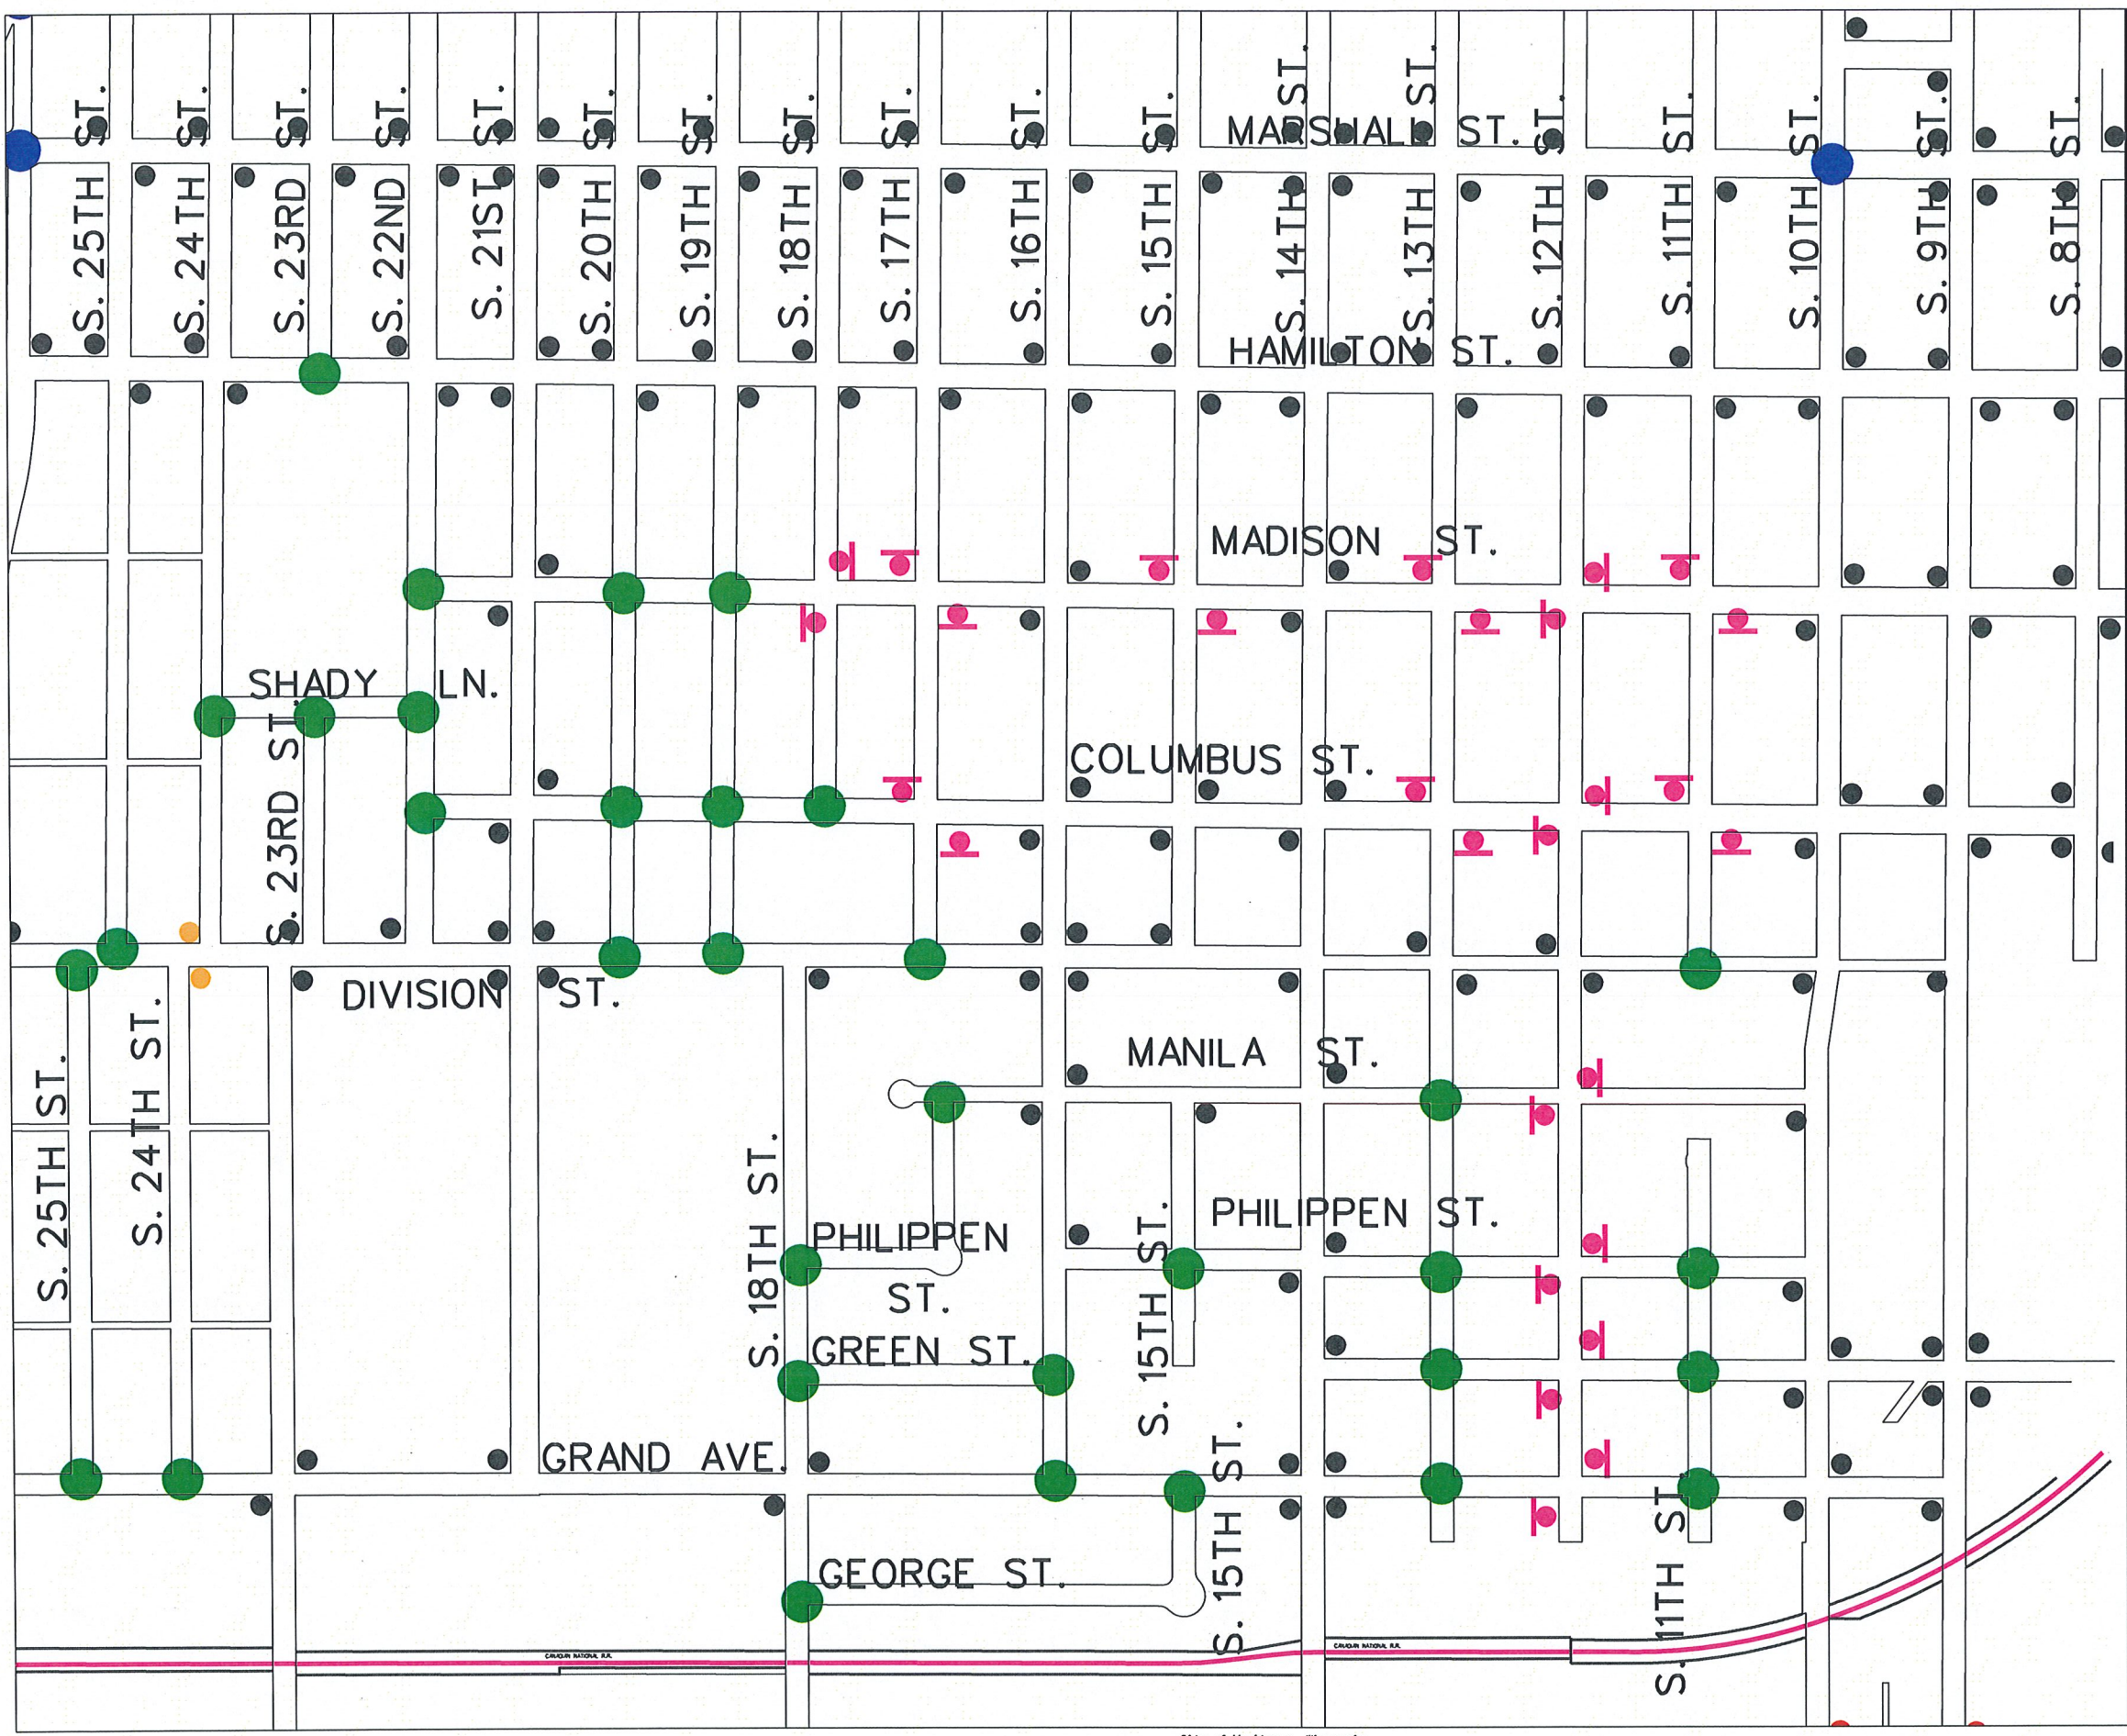

City of Manitowoc

INTERSECTION SIGNAGE

LEGEND

- CONTROLLED - STOP
- CONTROLLED - YIELD
- UNCONTROLLED - NONE
- SIGNALIZED INTERSECTION
- PROPOSED - STOP
- ✕ REMOVE EXISTING

4/23/2026

INTERSECTION SIGNAGE

LEGEND

- CONTROLLED - STOP
- CONTROLLED - YIELD
- UNCONTROLLED - NONE
- SIGNALIZED INTERSECTION
- PROPOSED - STOP

4/23/2026